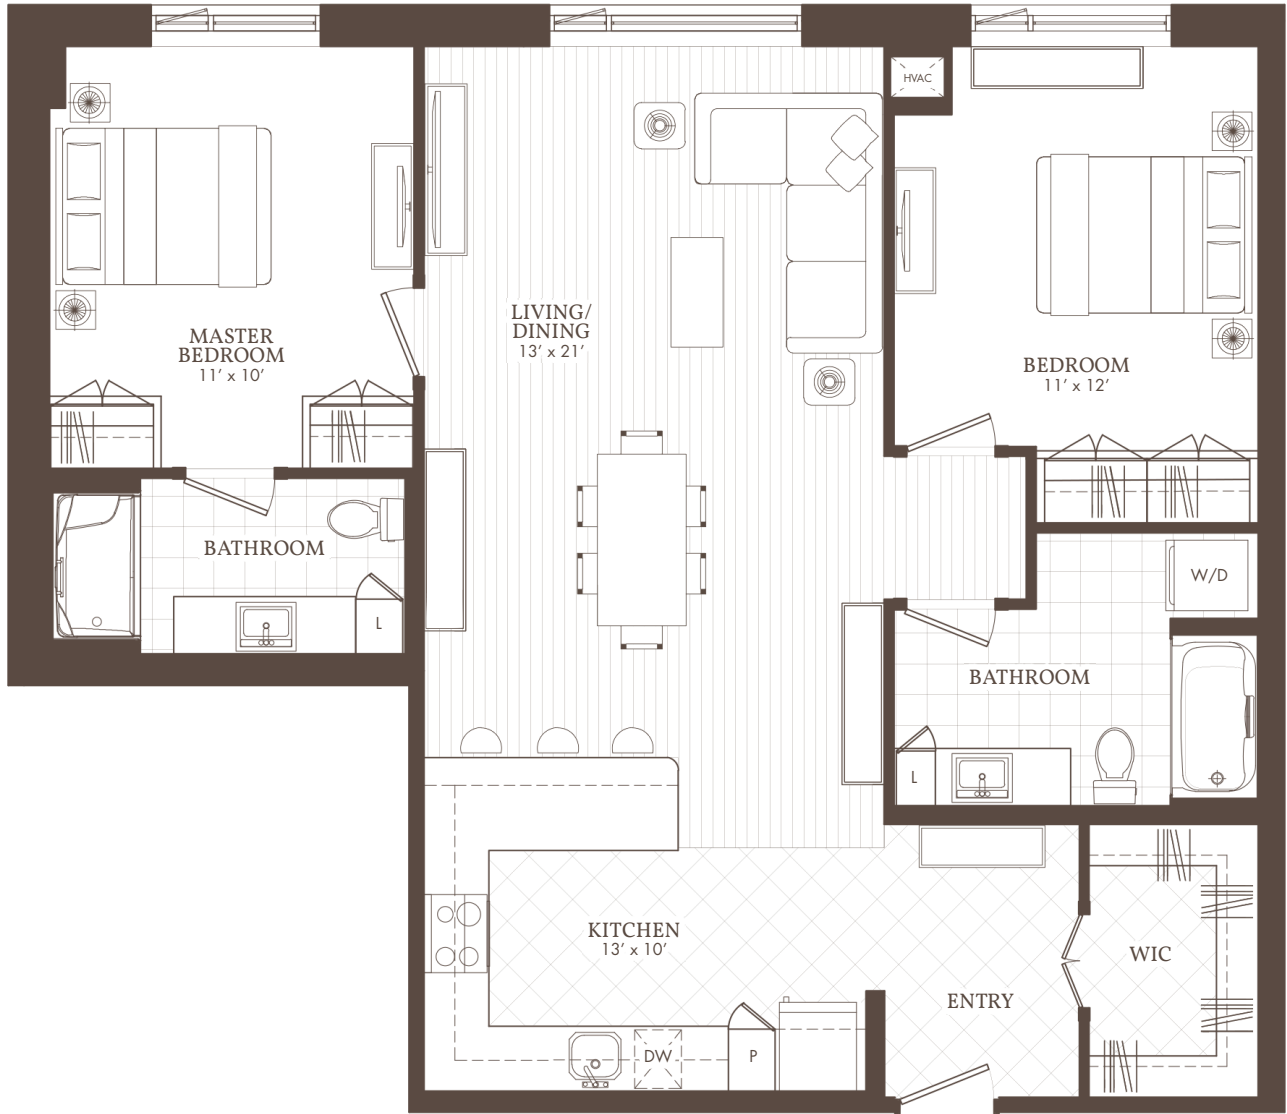

William's Court

KANATA LAKES APARTMENTS

D

PH04

2 BED + 2 BATH

PH04

WilliamsCourt.com

1203 MARITIME WAY