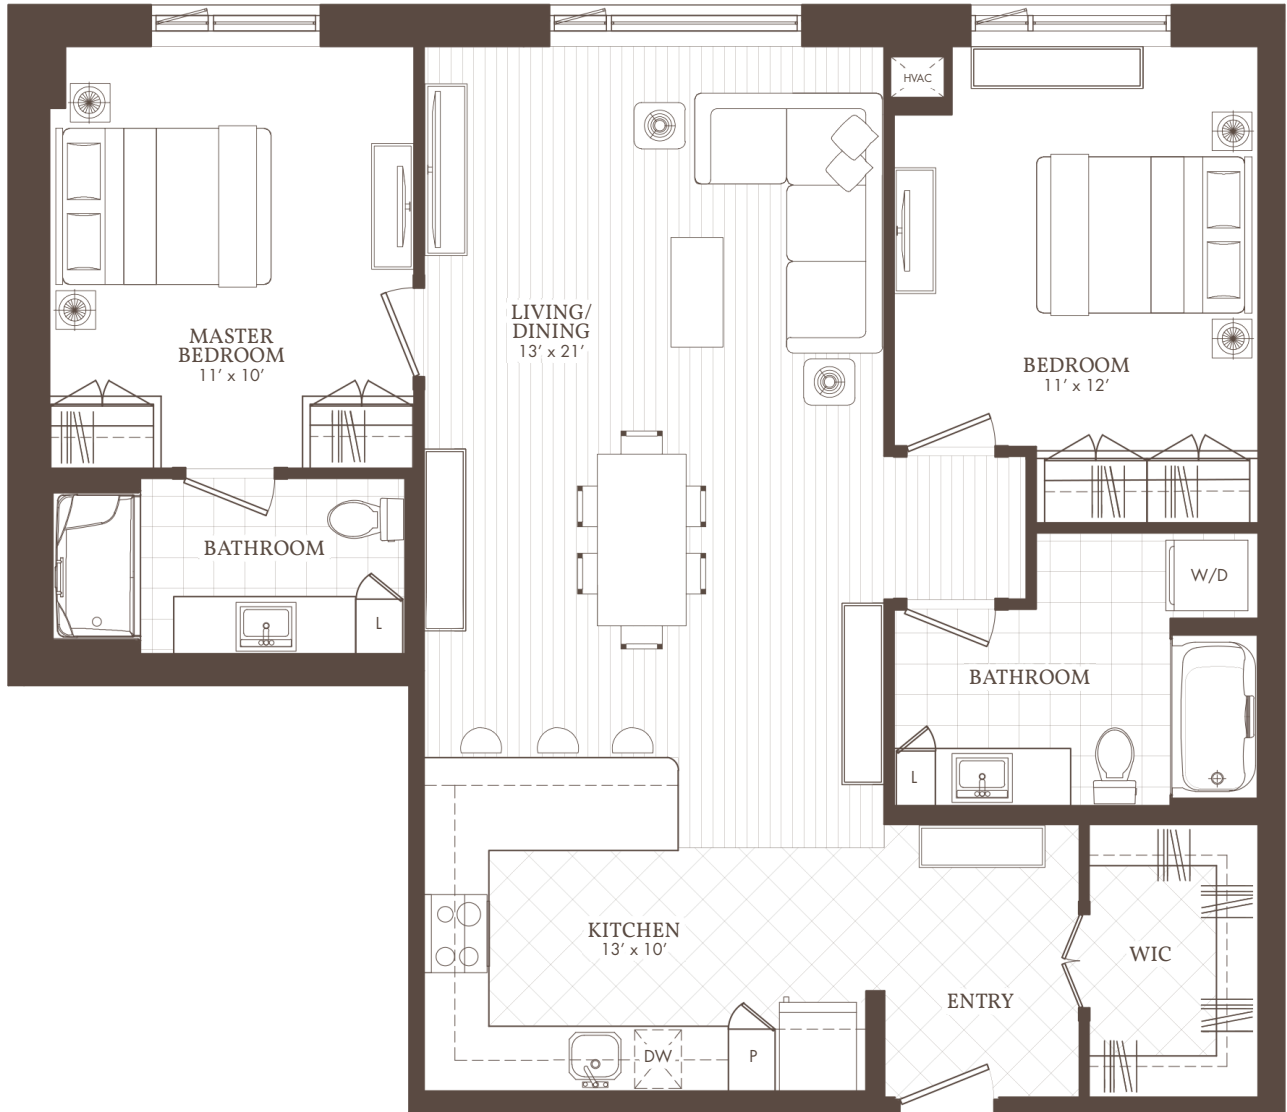

# William's Court

KANATA LAKES APARTMENTS

D

PH04

2 BED + 2 BATH

PH04

[WilliamsCourt.com](http://WilliamsCourt.com)

1203 MARITIME WAY