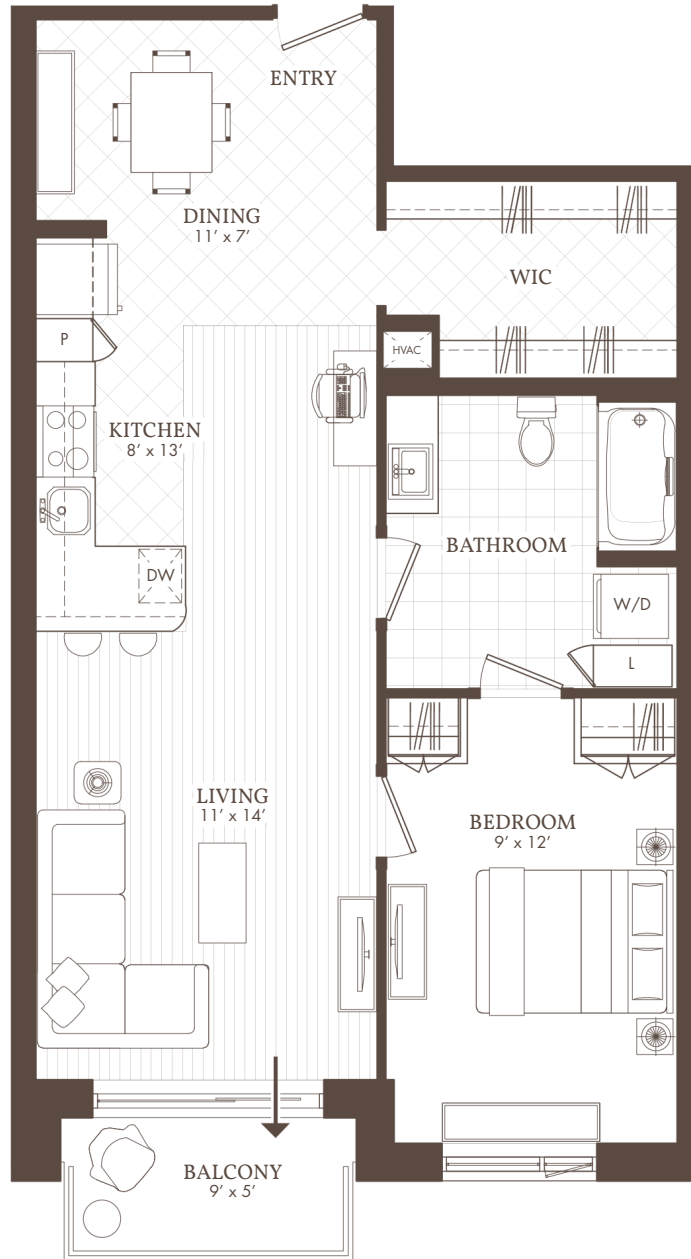

William's Court

KANATA LAKES APARTMENTS

D

PH07 & PH15
Penthouse Balcony

1 BED

PH07, PH15

WilliamsCourt.com

1203 MARITIME WAY