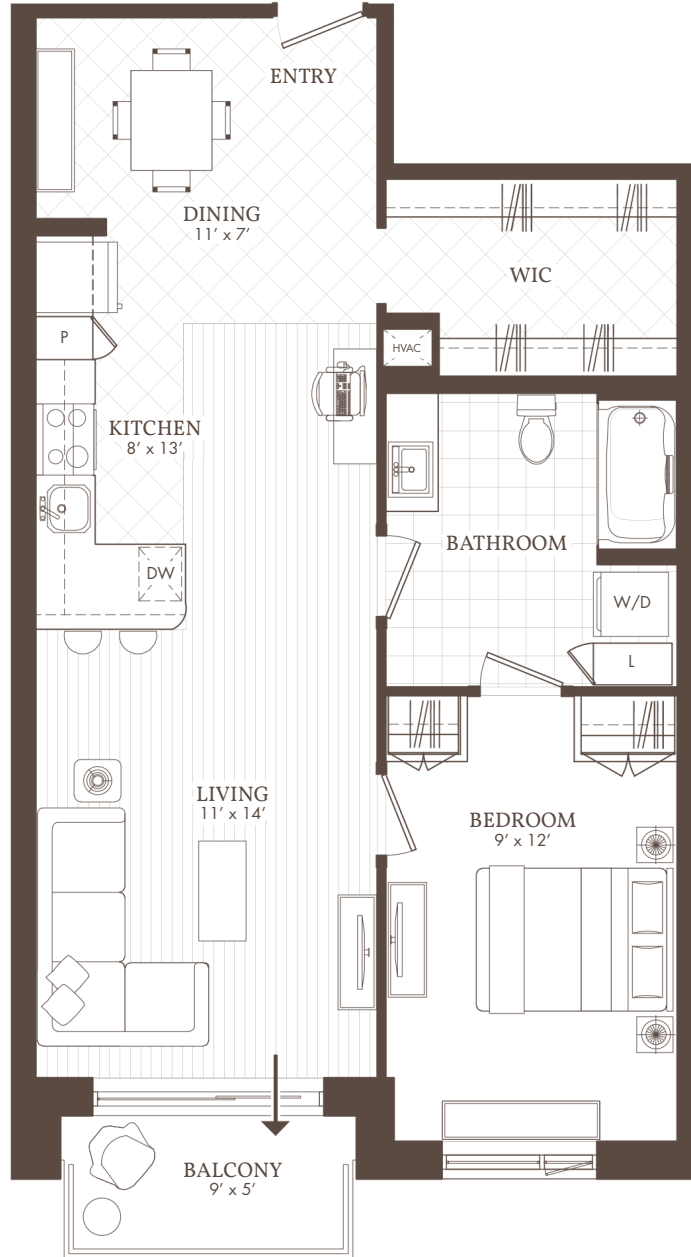

# William's Court

KANATA LAKES APARTMENTS

D

PH07 & PH15  
Penthouse Balcony

1 BED

PH07, PH15

WilliamsCourt.com

1203 MARITIME WAY