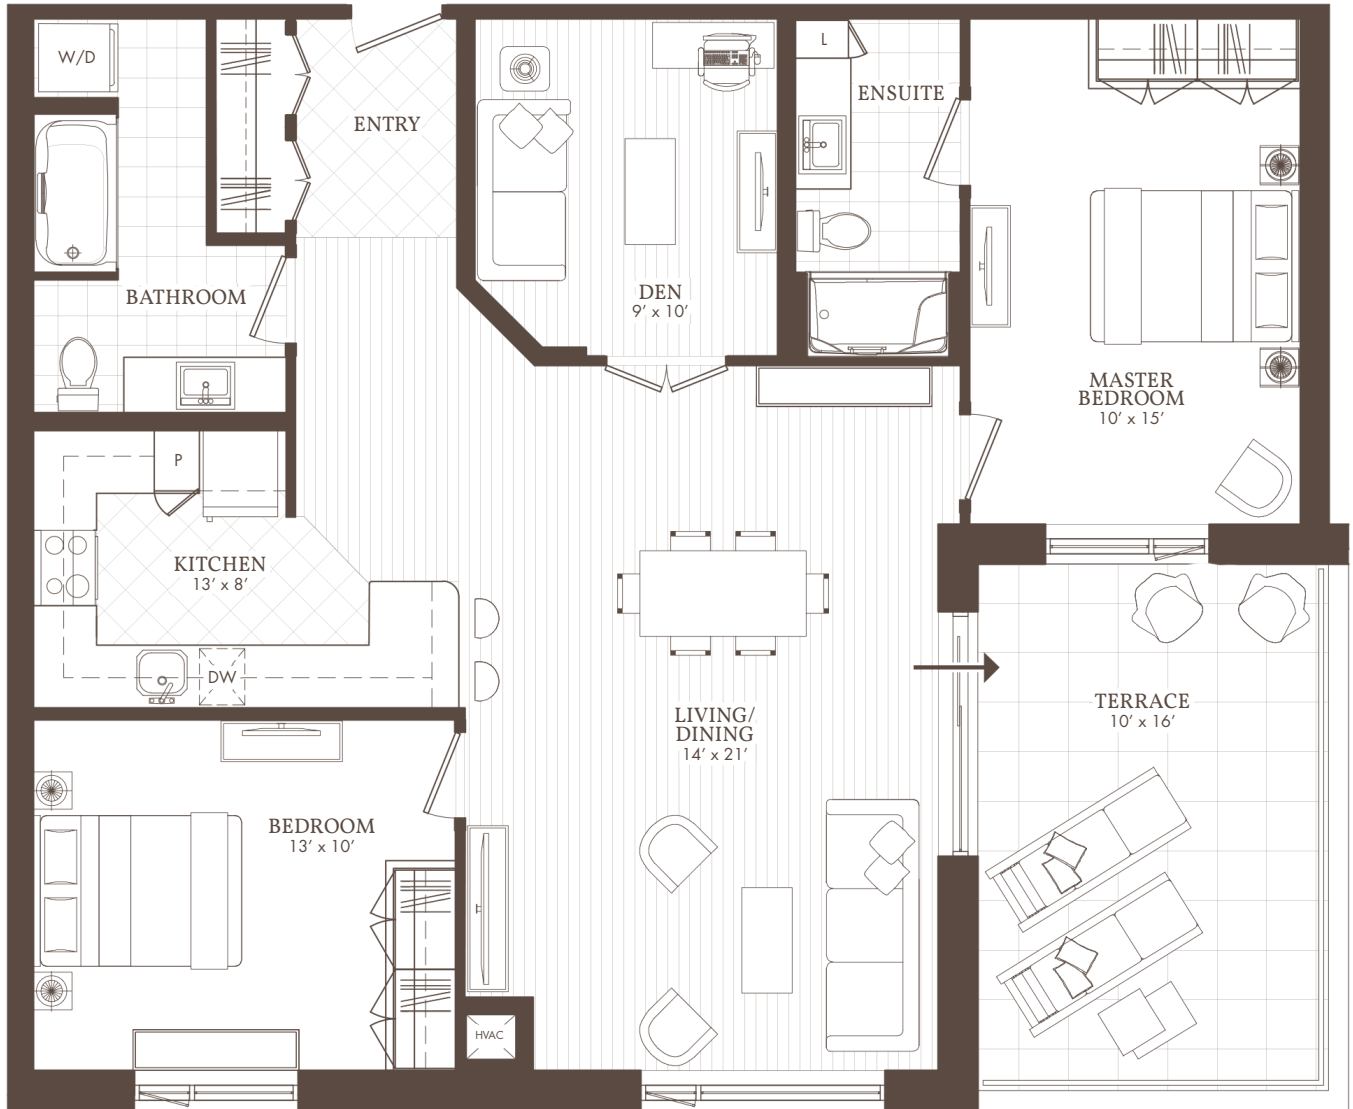

William's Court

KANATA LAKES APARTMENTS

D

PH19
Penthouse Terrace

2 BED + 2 BATH + DEN

PH19

WilliamsCourt.com

1203 MARITIME WAY