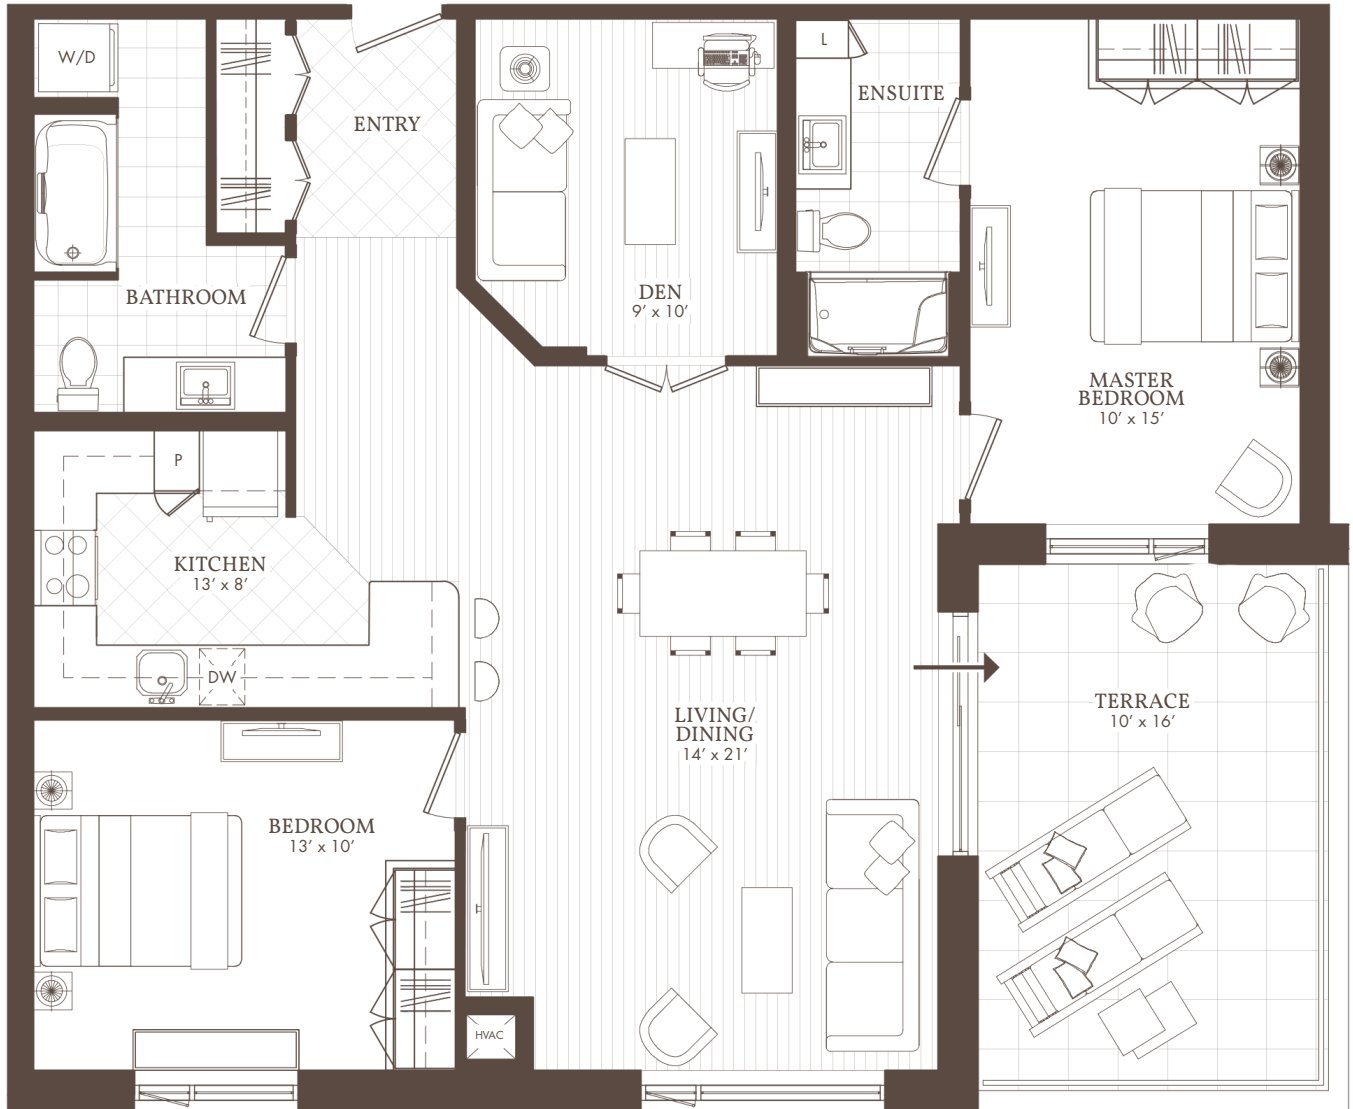

# William's Court

KANATA LAKES APARTMENTS

D

PH19  
Penthouse Terrace

2 BED + 2 BATH + DEN

PH19

WilliamsCourt.com

1203 MARITIME WAY