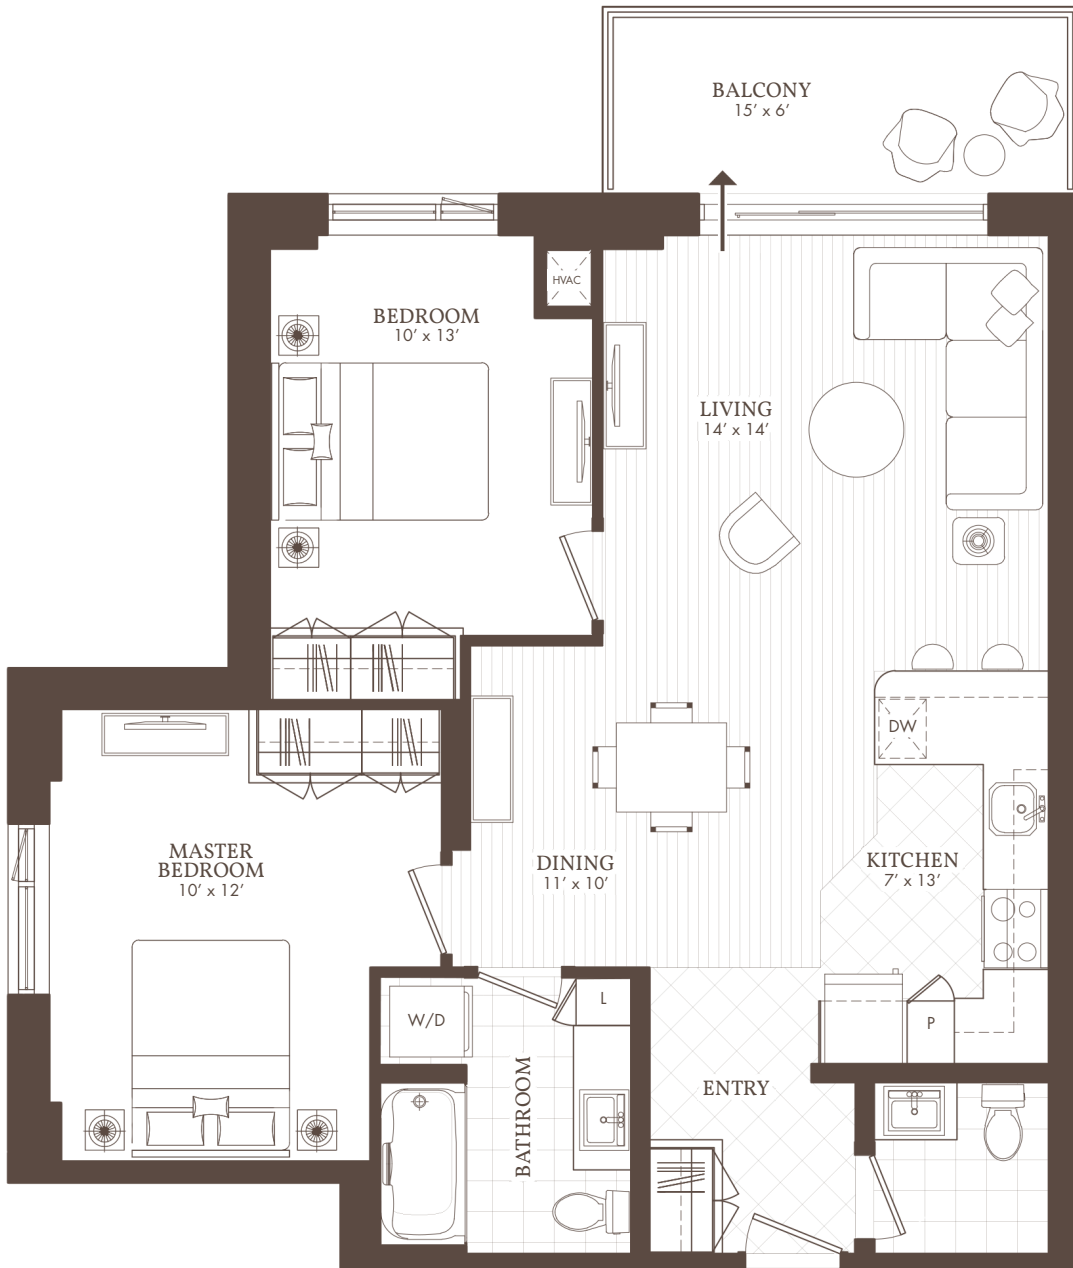

# William's Court

KANATA LAKES APARTMENTS

G

02  
Balcony

2 BED + 1½ BATH

202, 302, 402

WilliamsCourt.com

985 GREAT LAKES