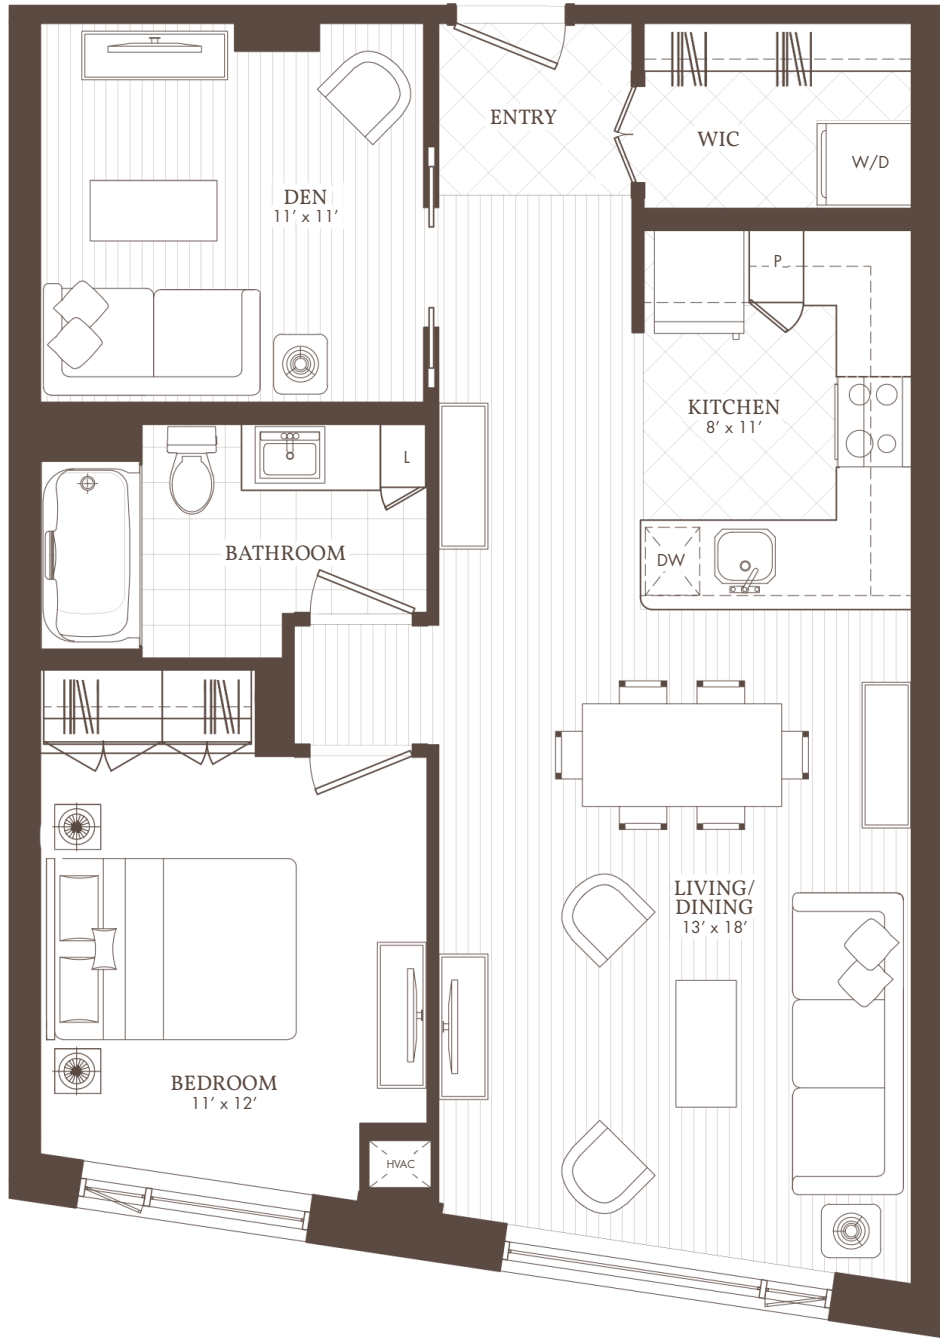

William's Court

KANATA LAKES APARTMENTS

G

03

1 BED + DEN

103, 203, 303, 403

WilliamsCourt.com

985 GREAT LAKES