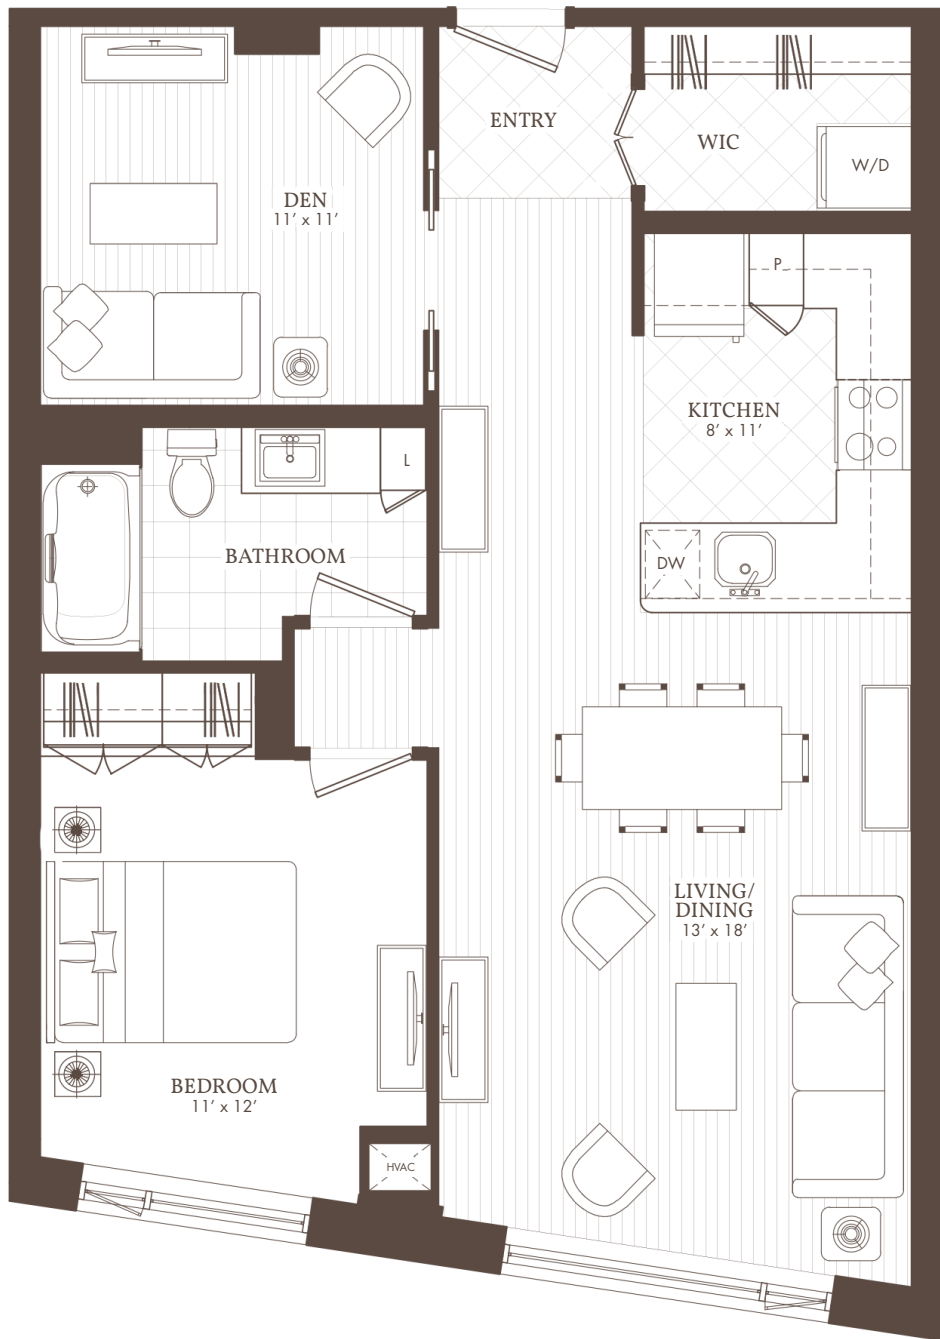

William's Court

KANATA LAKES APARTMENTS

G

03

1 BED + DEN

103, 203, 303, 403

WilliamsCourt.com

985 GREAT LAKES