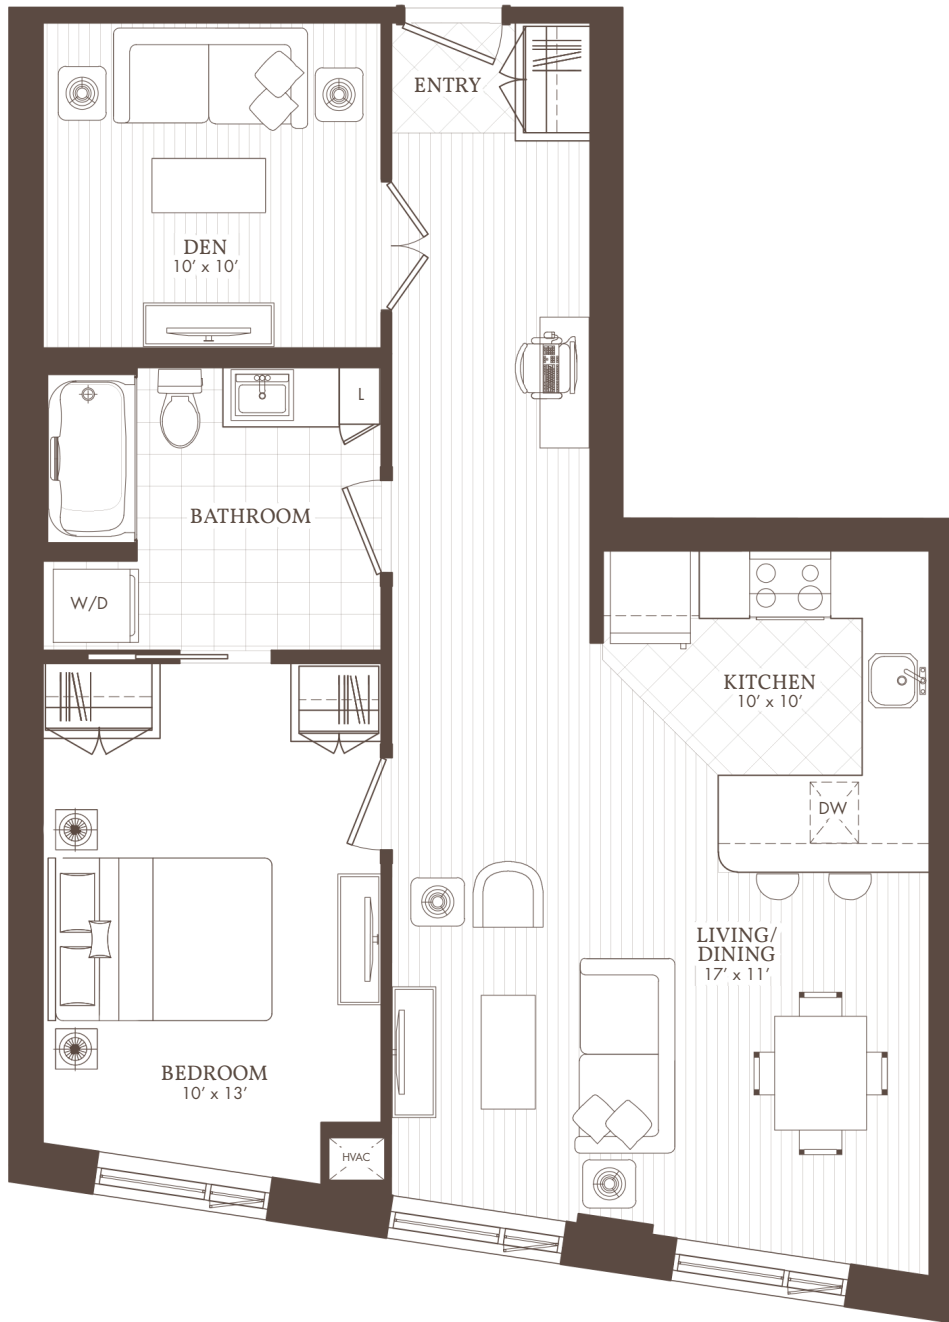

# William's Court

KANATA LAKES APARTMENTS

G

05

1 BED + DEN

205, 305, 405

WilliamsCourt.com

985 GREAT LAKES