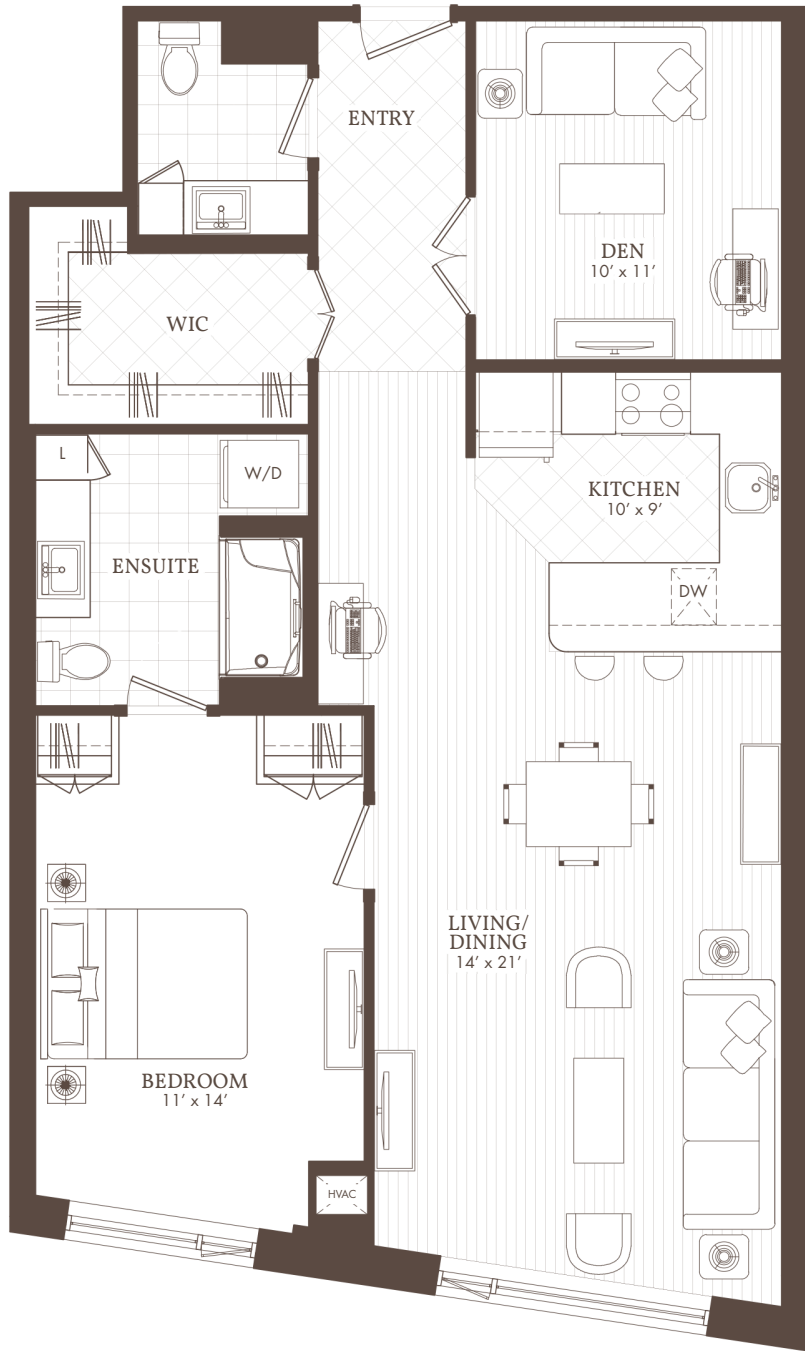

William's Court

KANATA LAKES APARTMENTS

G

07

1 BED + 1½ BATH + LX DEN

107, 207, 307, 407

WilliamsCourt.com

985 GREAT LAKES