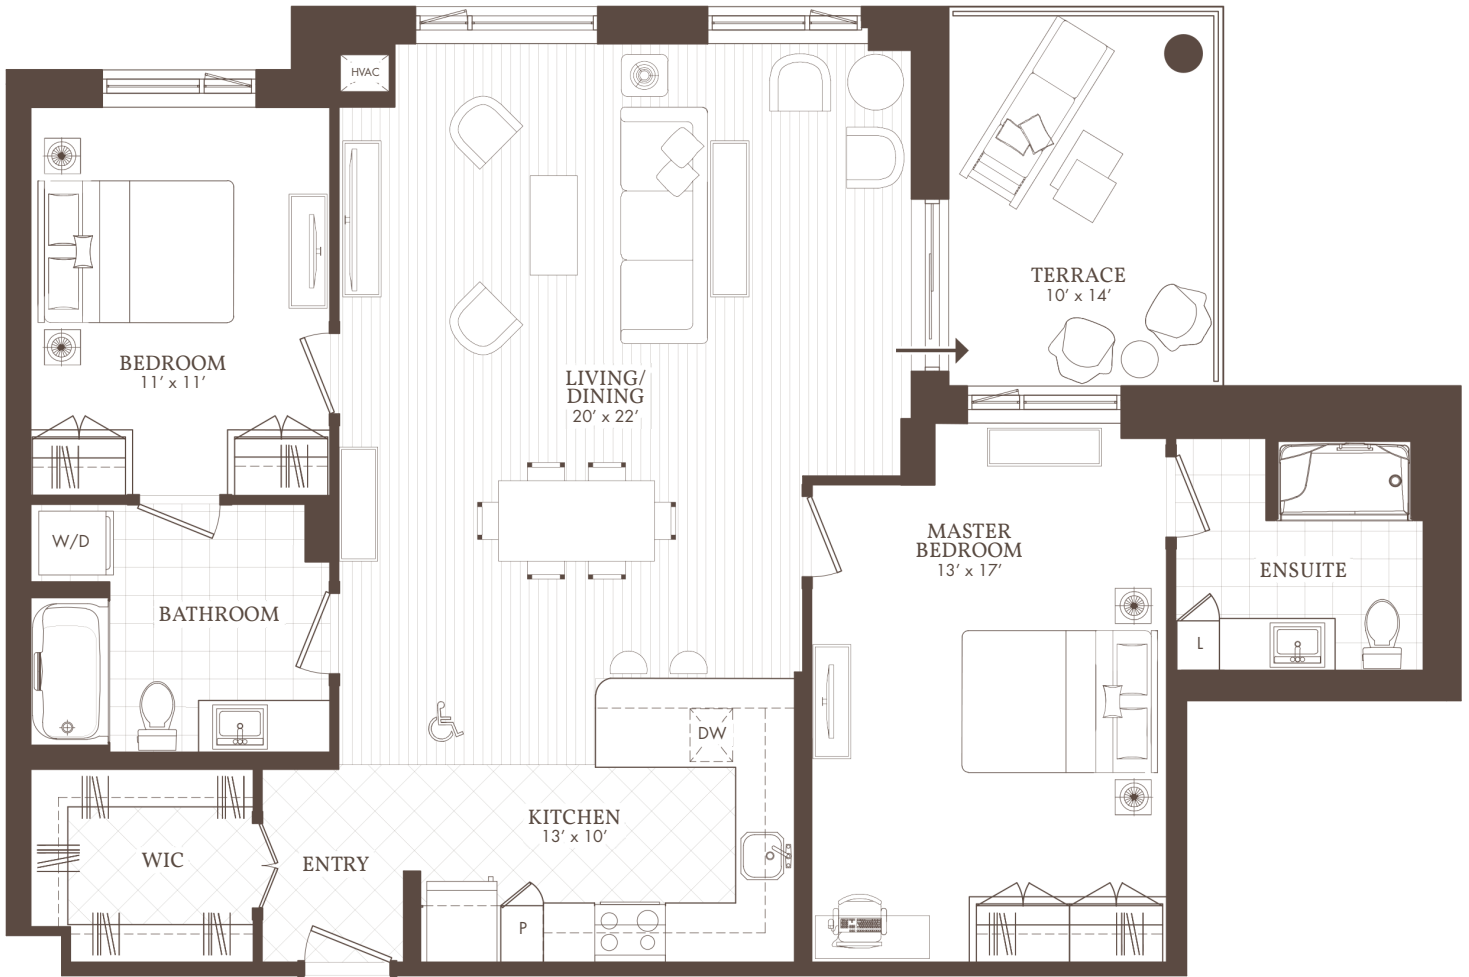

William's Court

KANATA LAKES APARTMENTS

G

08
Terrace

2 BED + 2 BATH

208, 308*, 408*

*Balcony instead of terrace

WilliamsCourt.com

985 GREAT LAKES