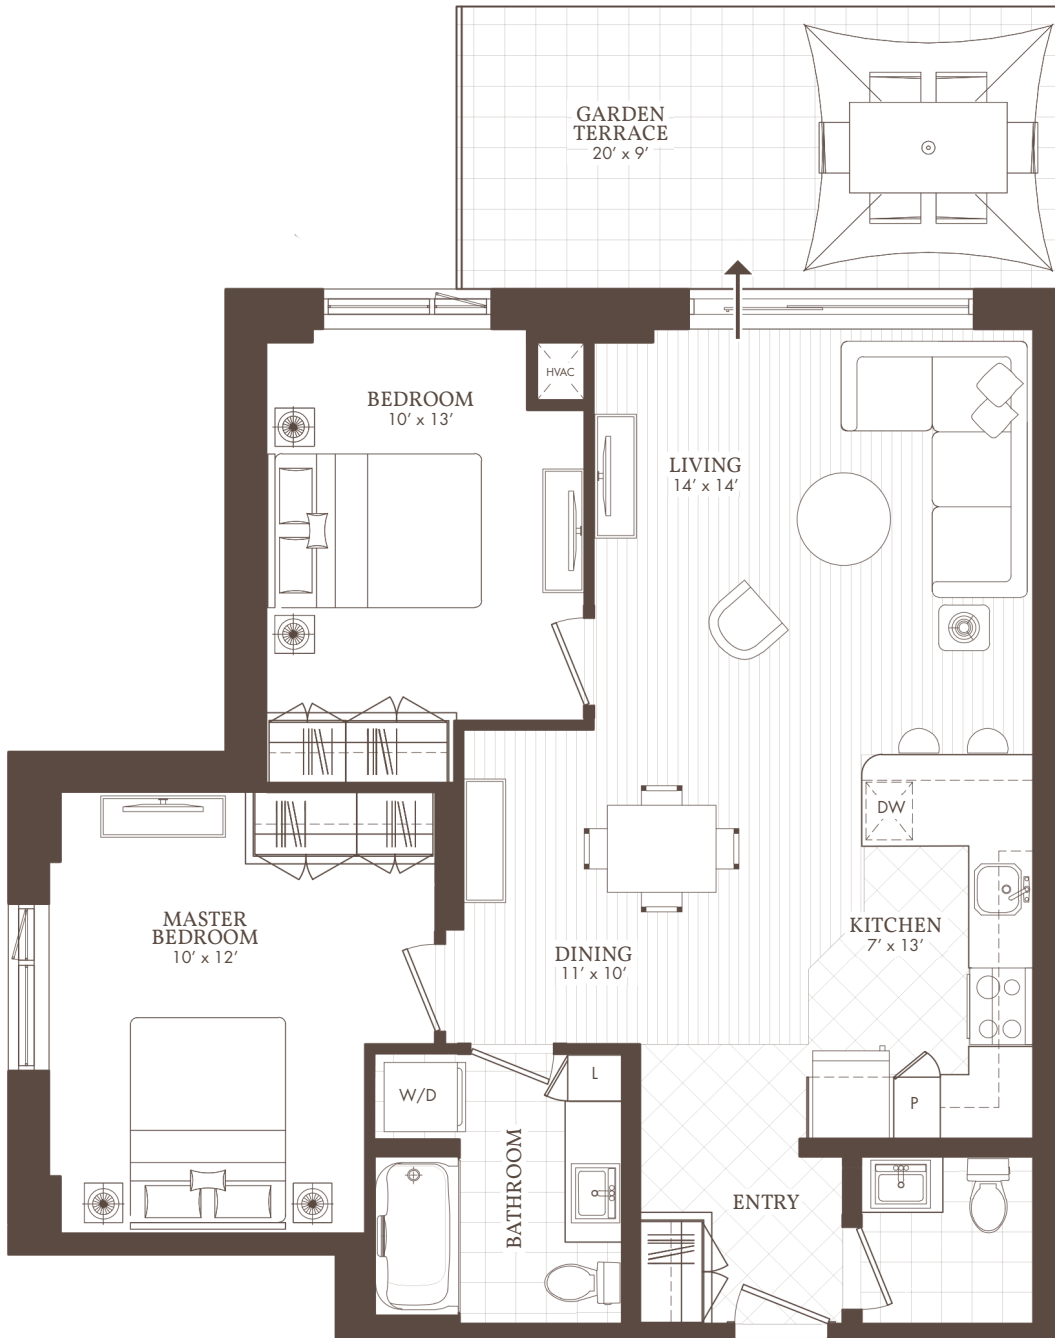

William's Court

KANATA LAKES APARTMENTS

G

102
Garden Terrace

2 BED + 1½ BATH

102

WilliamsCourt.com

985 GREAT LAKES