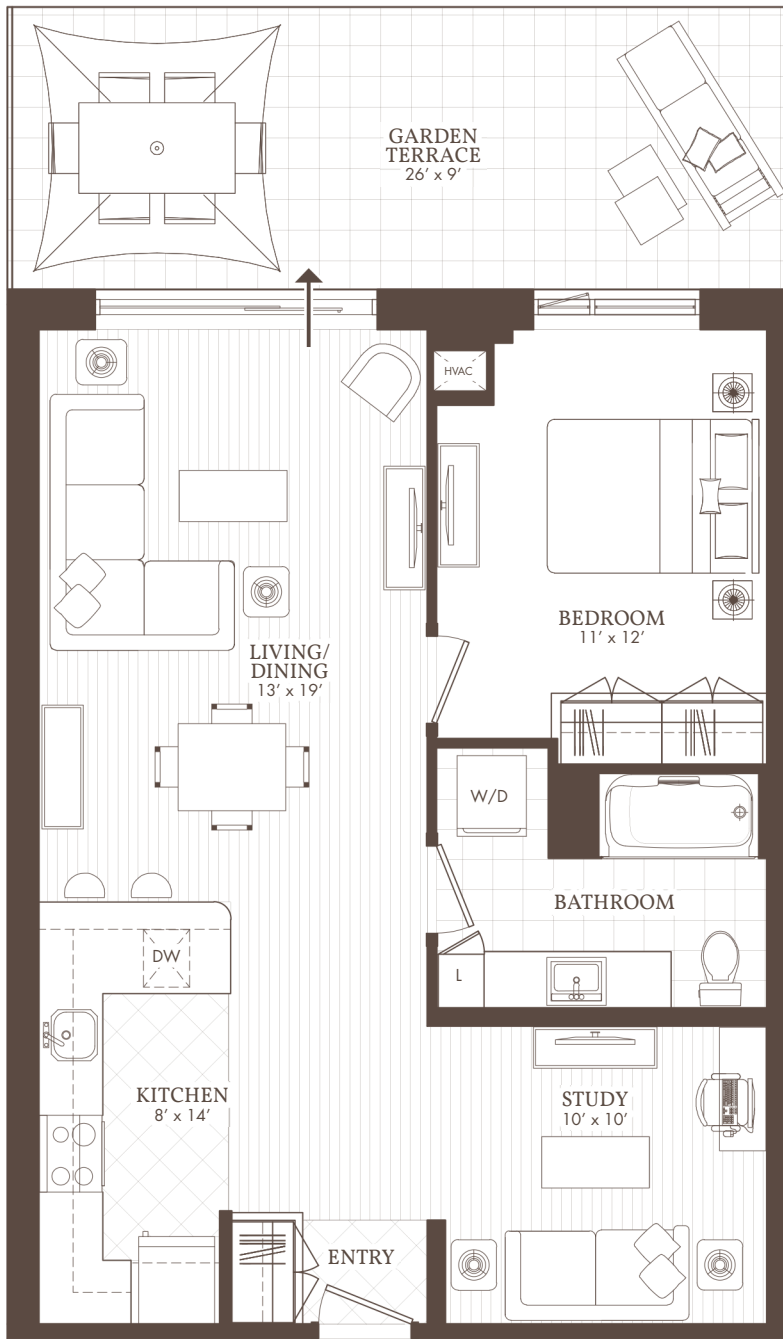

# William's Court

KANATA LAKES APARTMENTS

G

104  
Garden Terrace

1 BED + STUDY

104

WilliamsCourt.com

985 GREAT LAKES