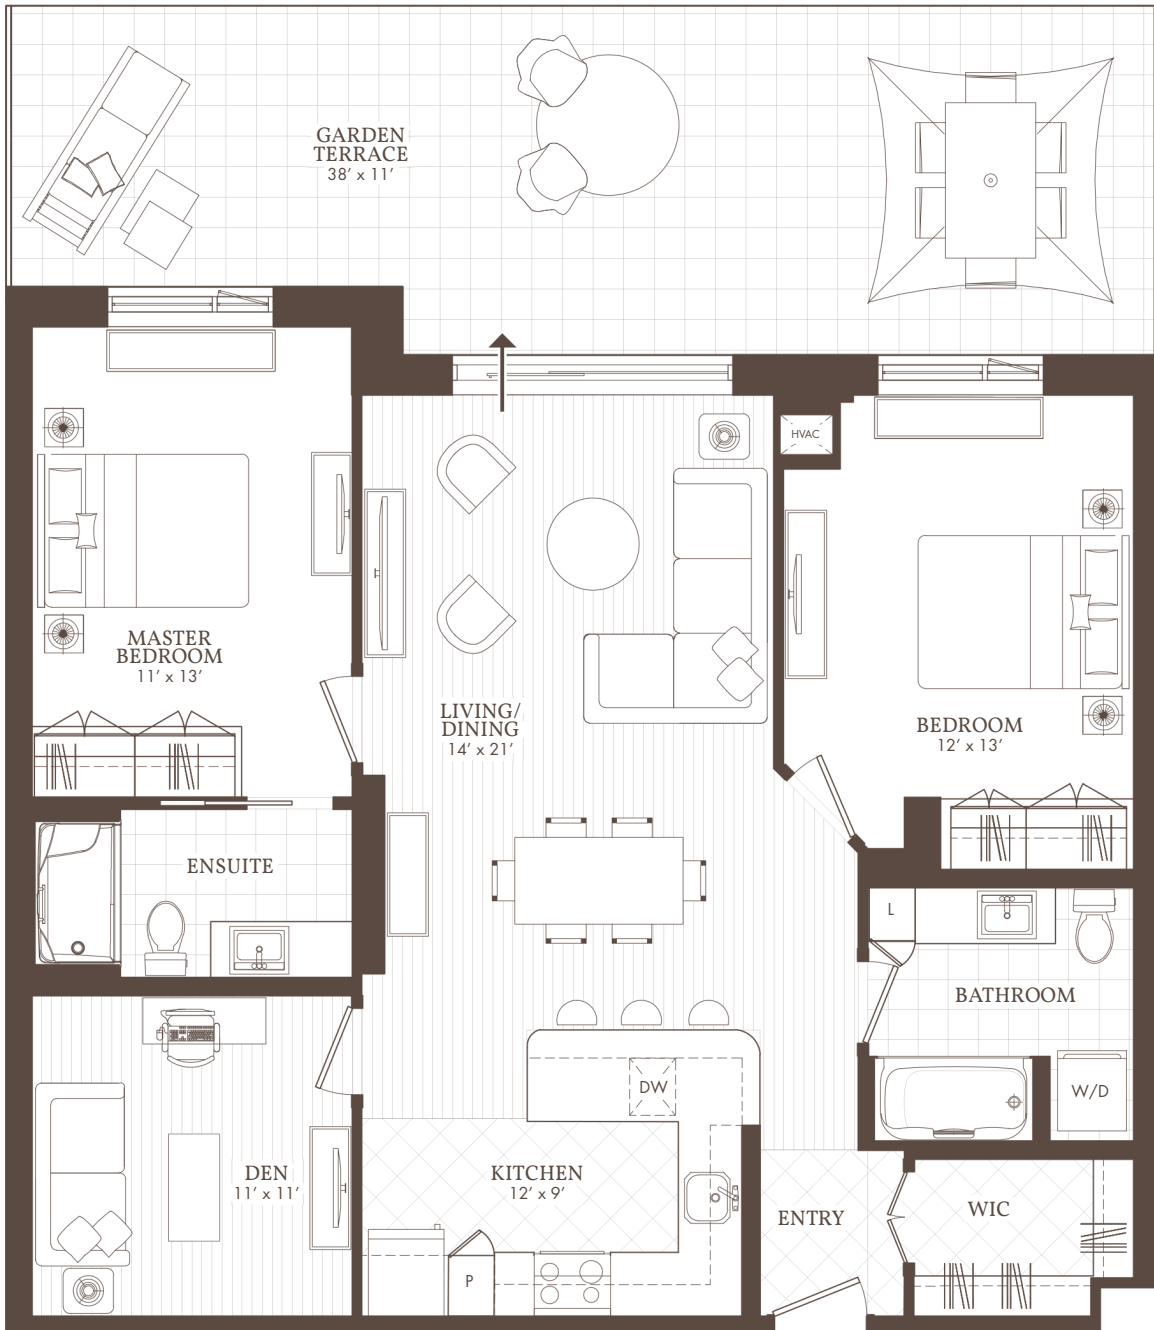

William's Court

KANATA LAKES APARTMENTS

G

106
Garden Terrace

2 BED + 2 BATH + DEN

106

WilliamsCourt.com

985 GREAT LAKES