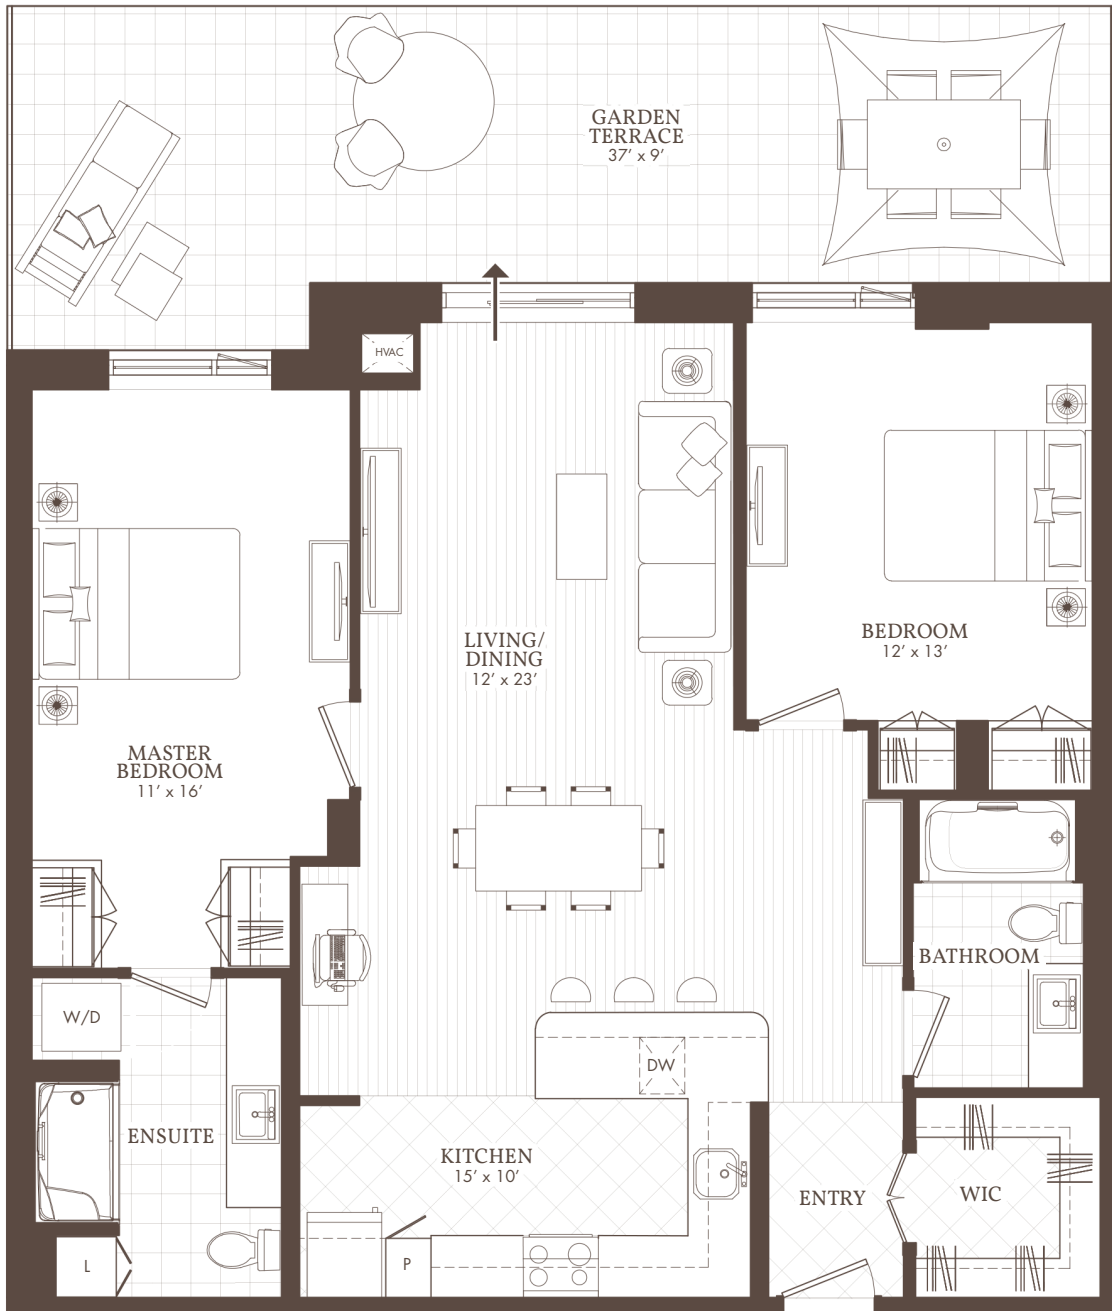

William's Court

KANATA LAKES APARTMENTS

G

108
Garden Terrace

2 BED + 2 BATH

108

WilliamsCourt.com

985 GREAT LAKES