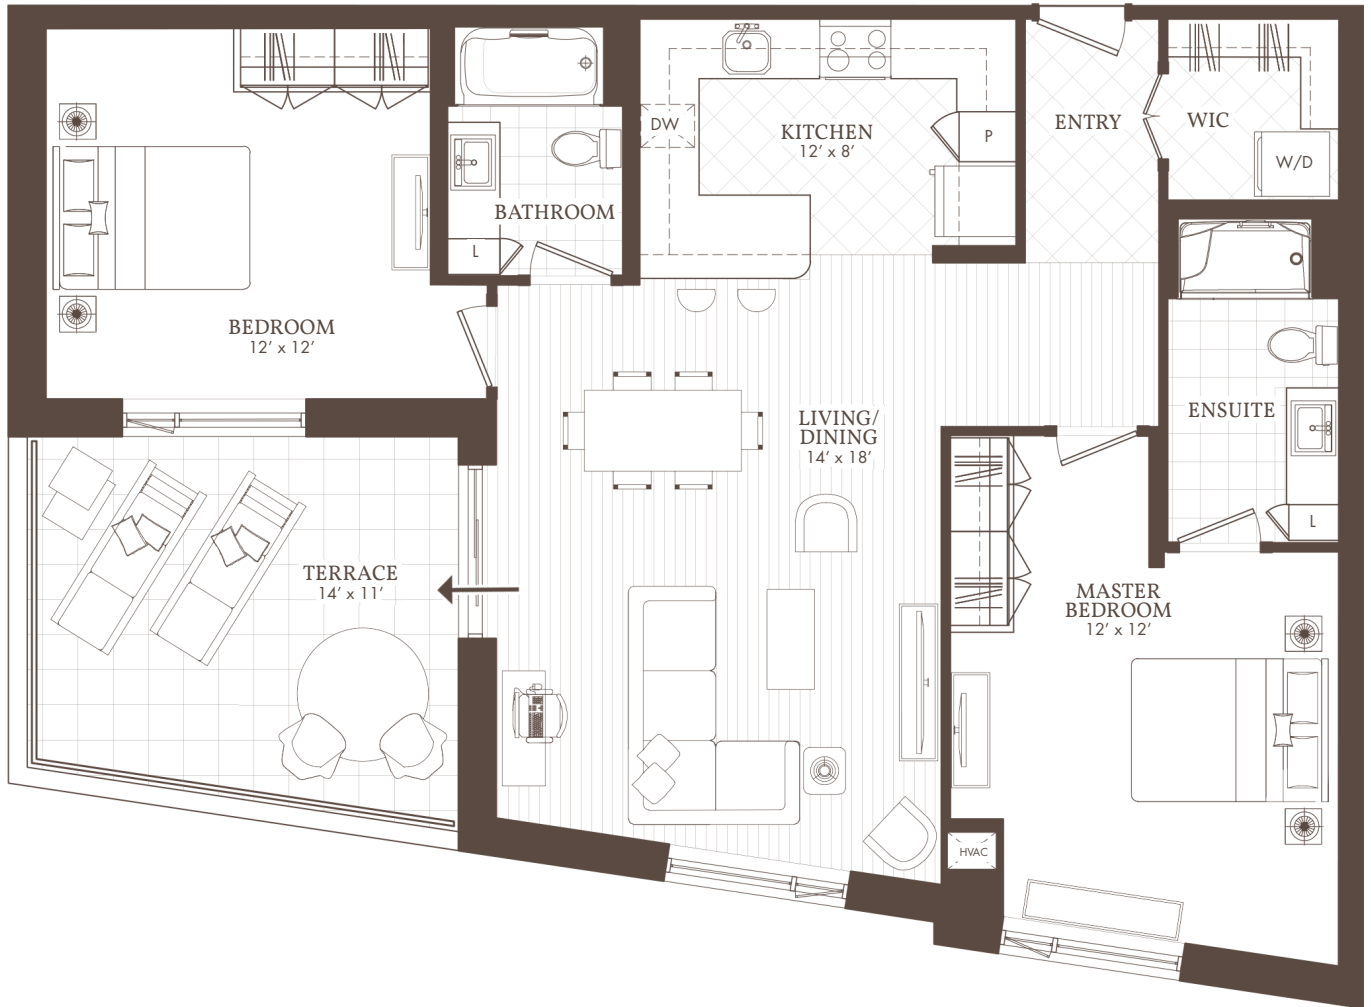

William's Court

KANATA LAKES APARTMENTS

G

PH01
Penthouse Terrace

2 BED + 2 BATH

PH01

WilliamsCourt.com

985 GREAT LAKES