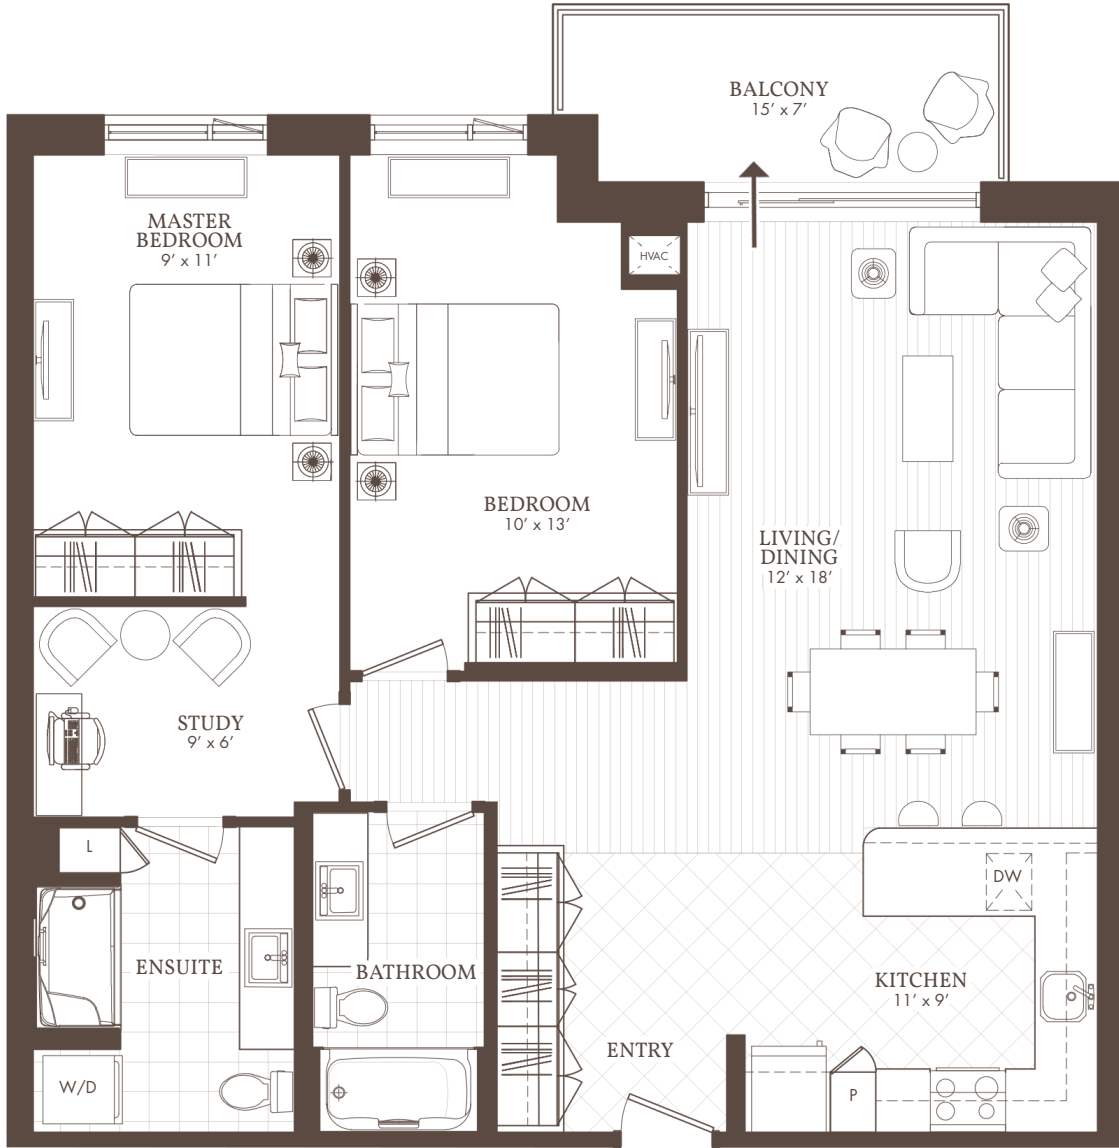

William's Court

KANATA LAKES APARTMENTS

G

PH04
Penthouse Balcony

2 BED + 2 BATH + STUDY

PH04

WilliamsCourt.com

985 GREAT LAKES