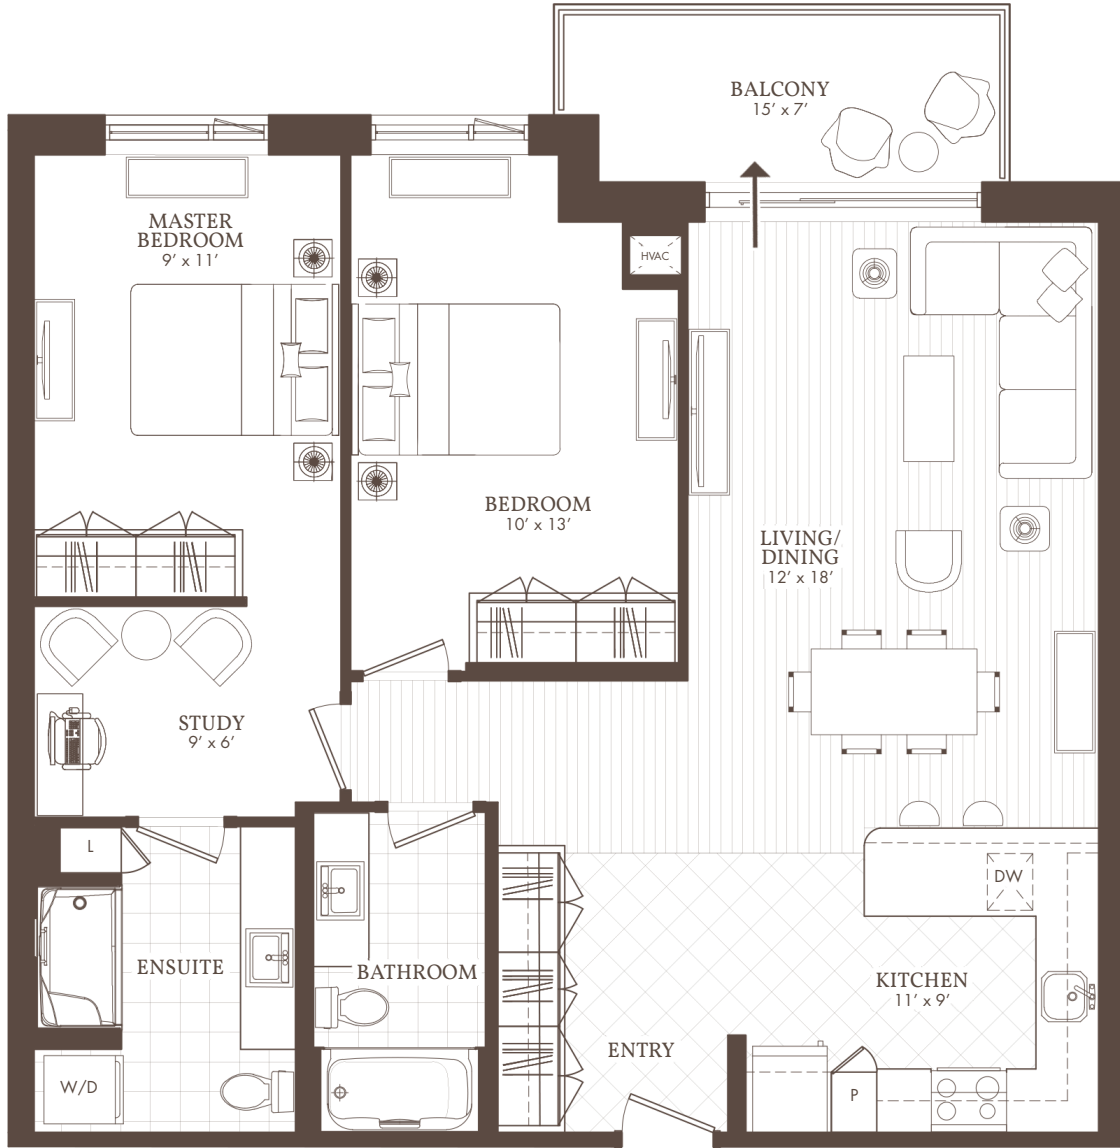

# William's Court

KANATA LAKES APARTMENTS

G

PH04  
Penthouse Balcony

2 BED + 2 BATH + STUDY

PH04

WilliamsCourt.com

985 GREAT LAKES