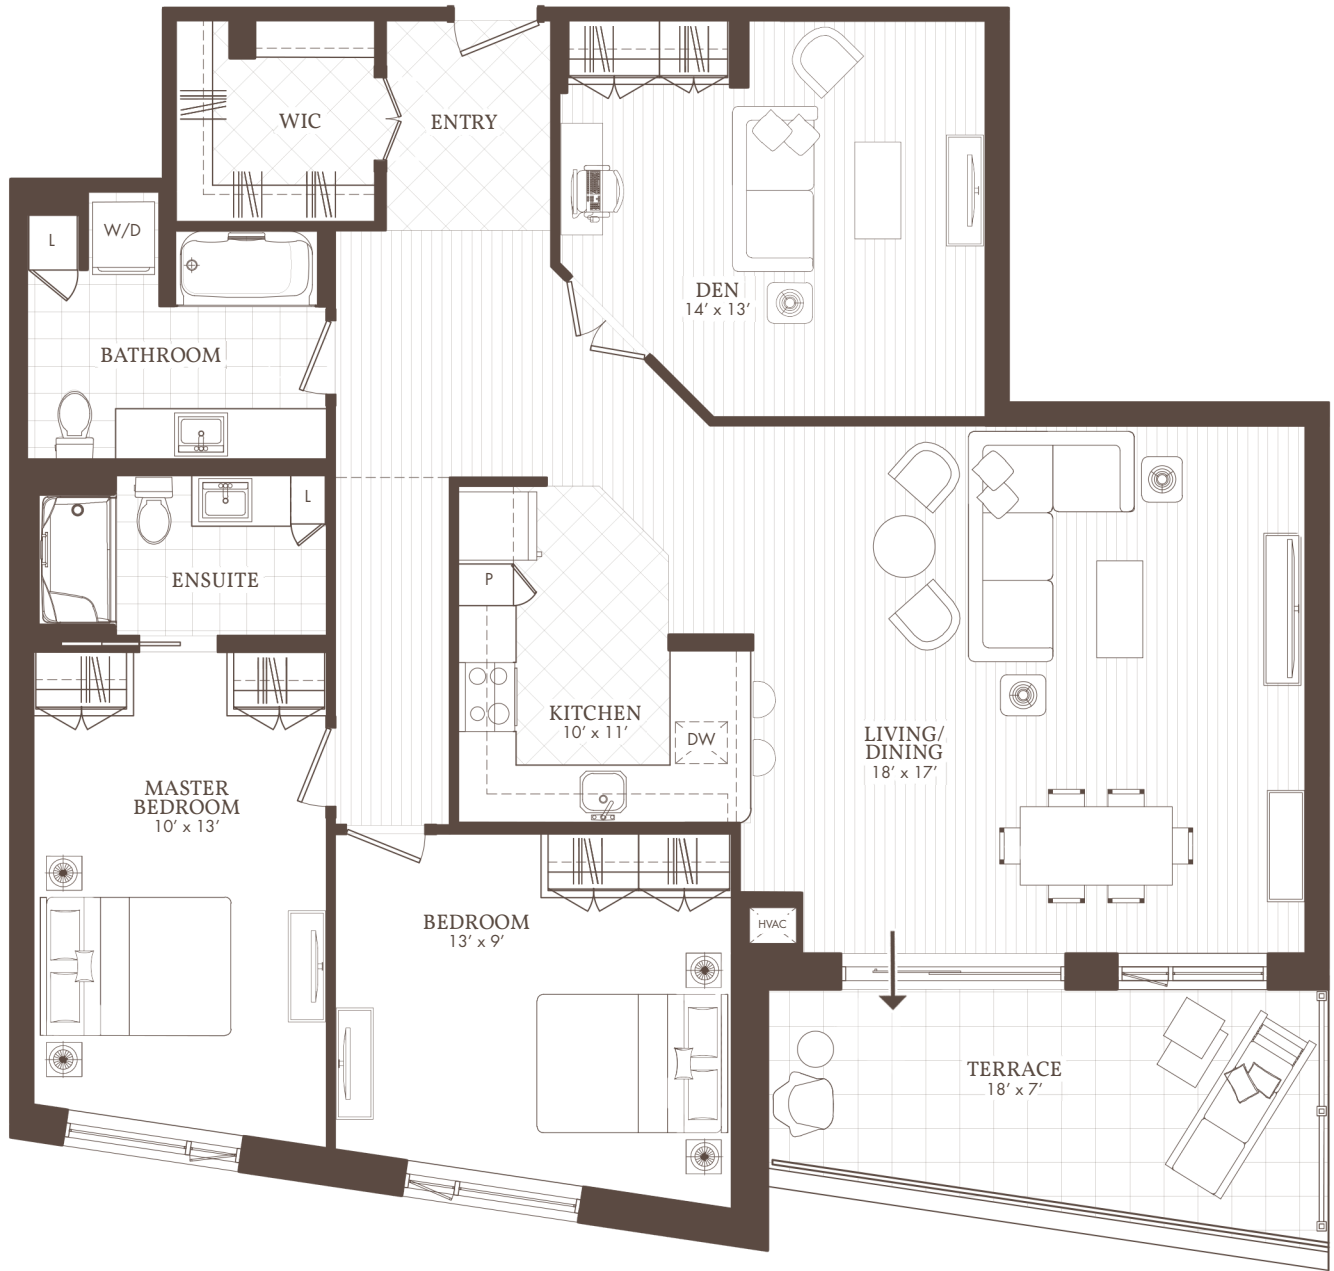

William's Court

KANATA LAKES APARTMENTS

G

PH05
Penthouse Terrace

2 BED + 2 BATH + DEN

PH05

WilliamsCourt.com

985 GREAT LAKES