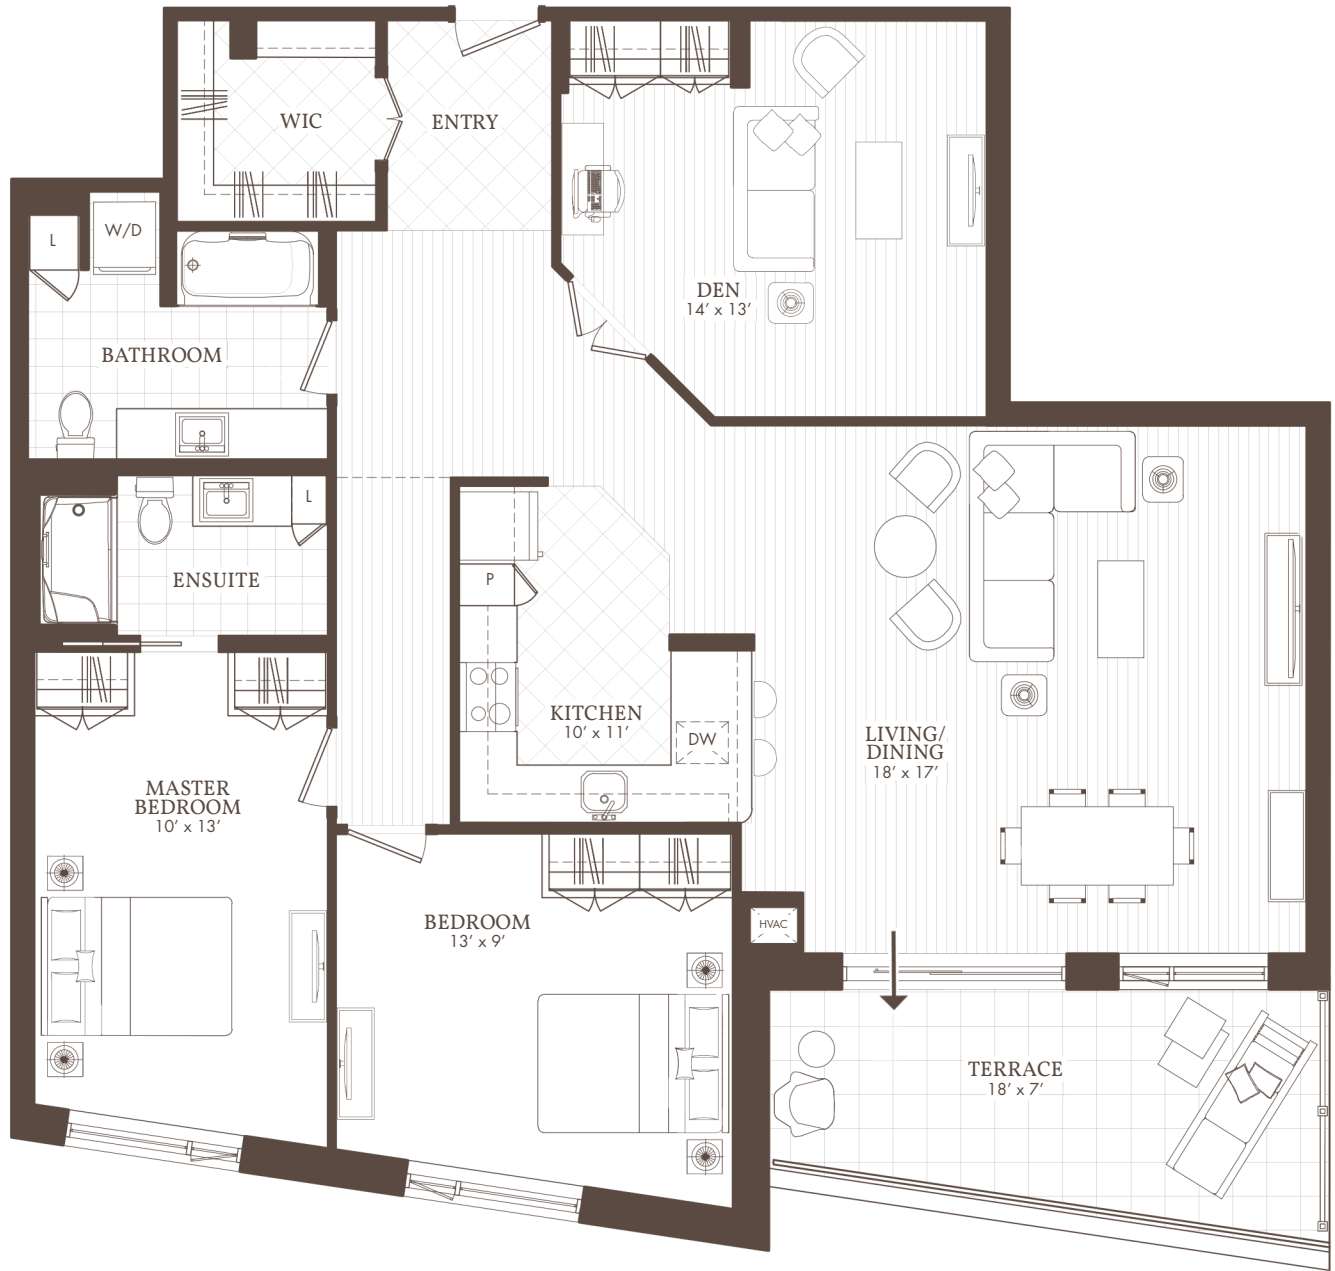

# William's Court

KANATA LAKES APARTMENTS

G

PH05  
Penthouse Terrace

2 BED + 2 BATH + DEN

PH05

WilliamsCourt.com

985 GREAT LAKES