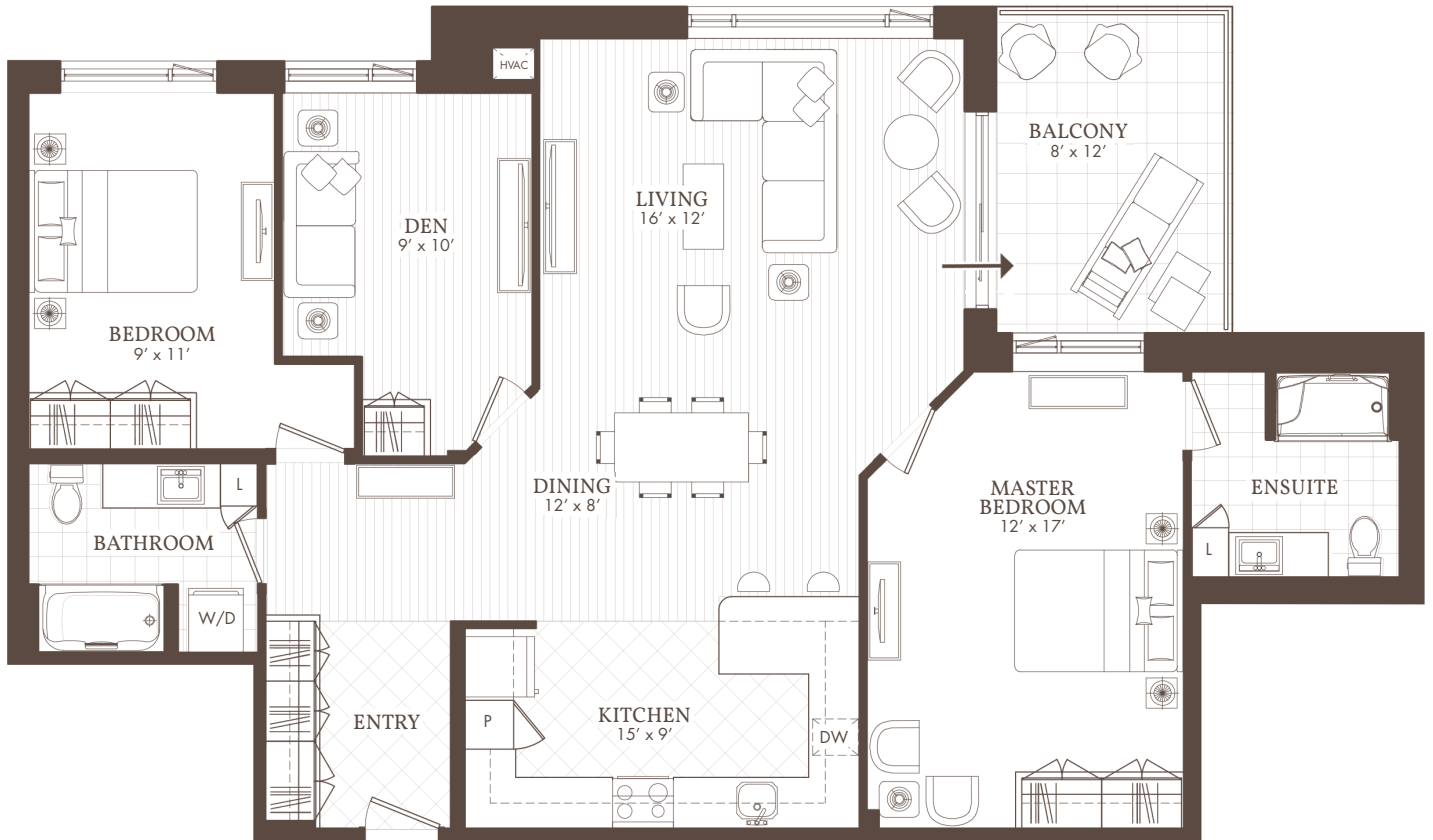

William's Court

KANATA LAKES APARTMENTS

G

PH06
Penthouse Balcony

2 BED + 2 BATH + DEN

PH06

WilliamsCourt.com

985 GREAT LAKES