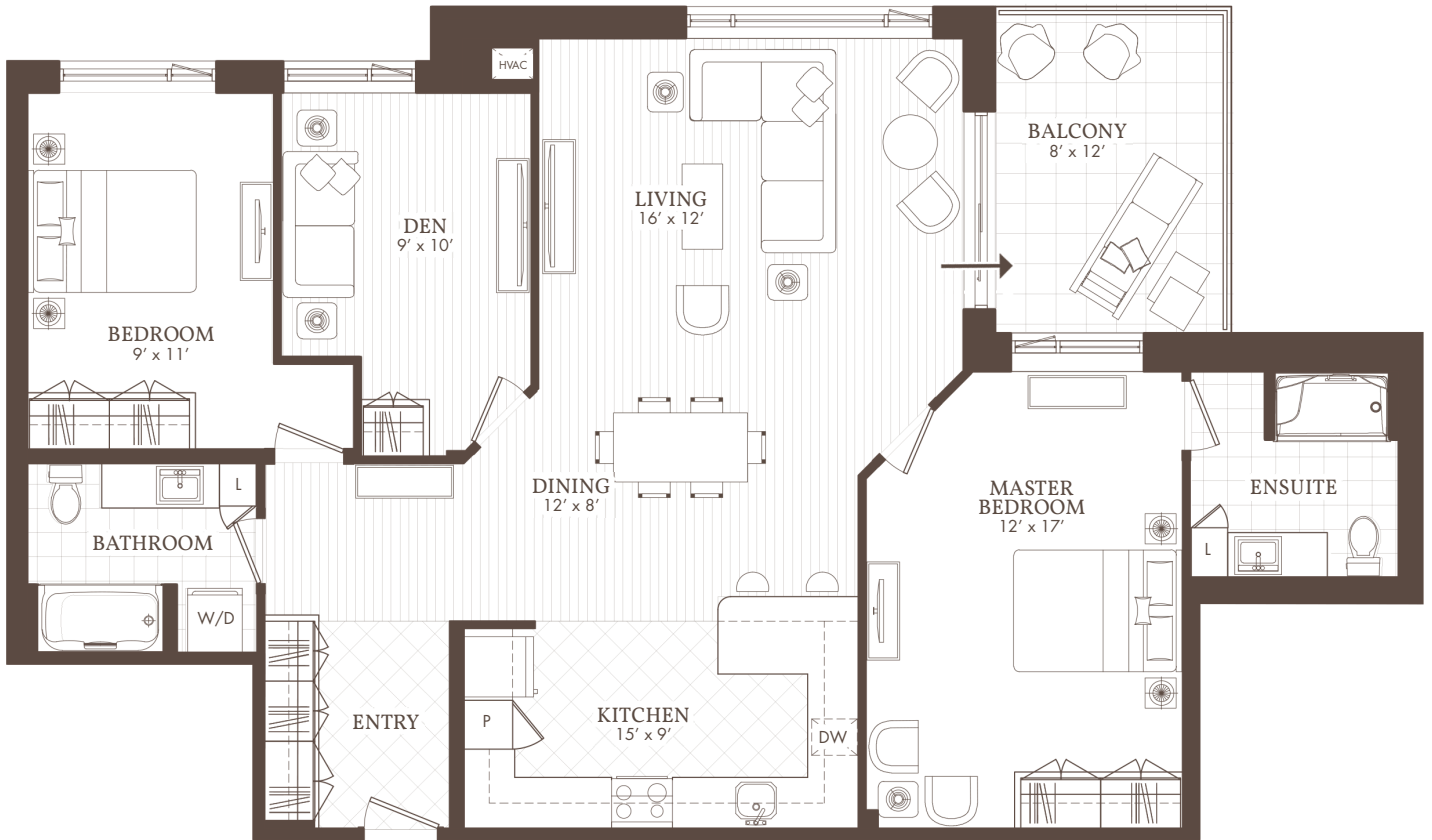

# William's Court

KANATA LAKES APARTMENTS

**G**

PH06  
Penthouse Balcony

**2 BED + 2 BATH + DEN**

PH06

[WilliamsCourt.com](http://WilliamsCourt.com)

985 GREAT LAKES