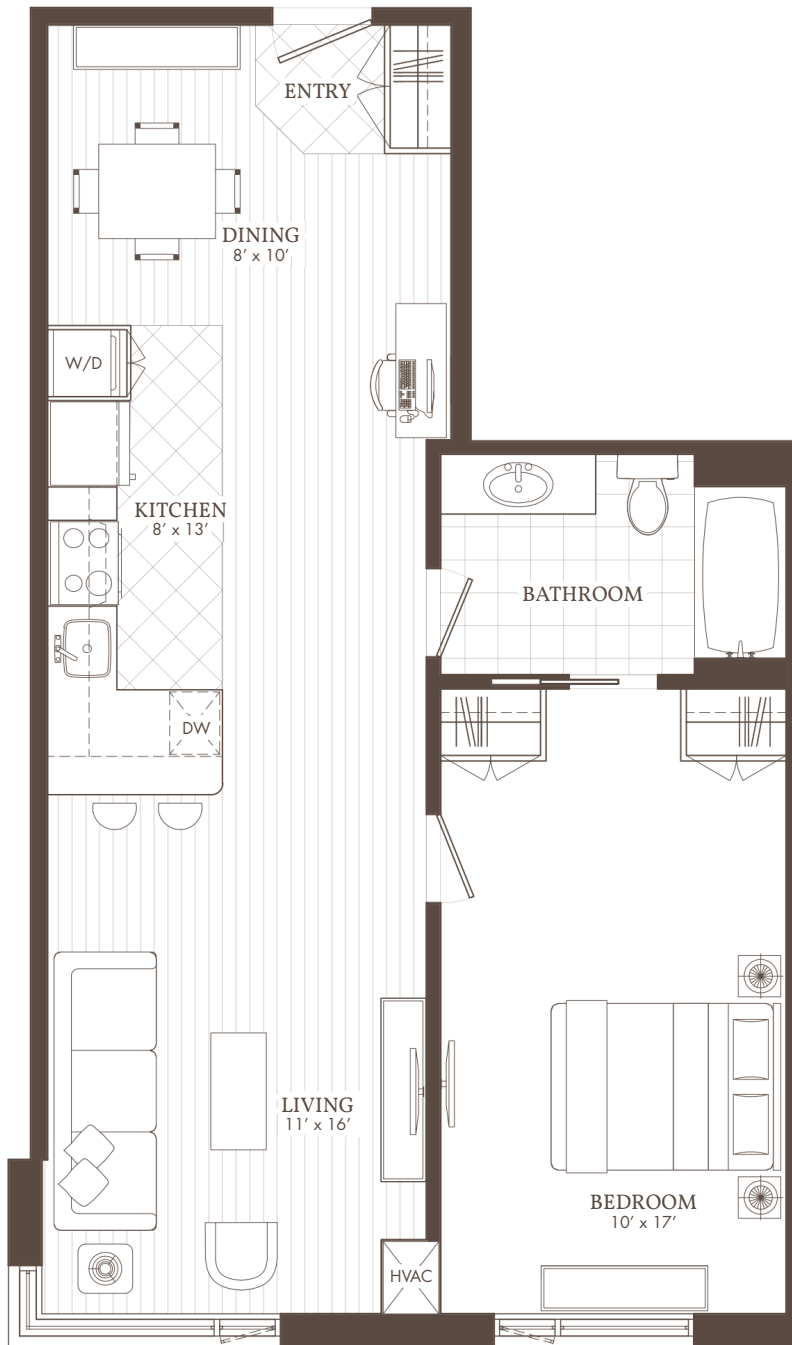

William's Court

KANATA LAKES APARTMENTS

A

07 & 09

1 BED

207, 307, 407, 507, 607, 707, 807, 907, PH07,
209, 309, 409, 509, 609, 709, 809, 909, PH09

WilliamsCourt.com

1175 MARITIME WAY