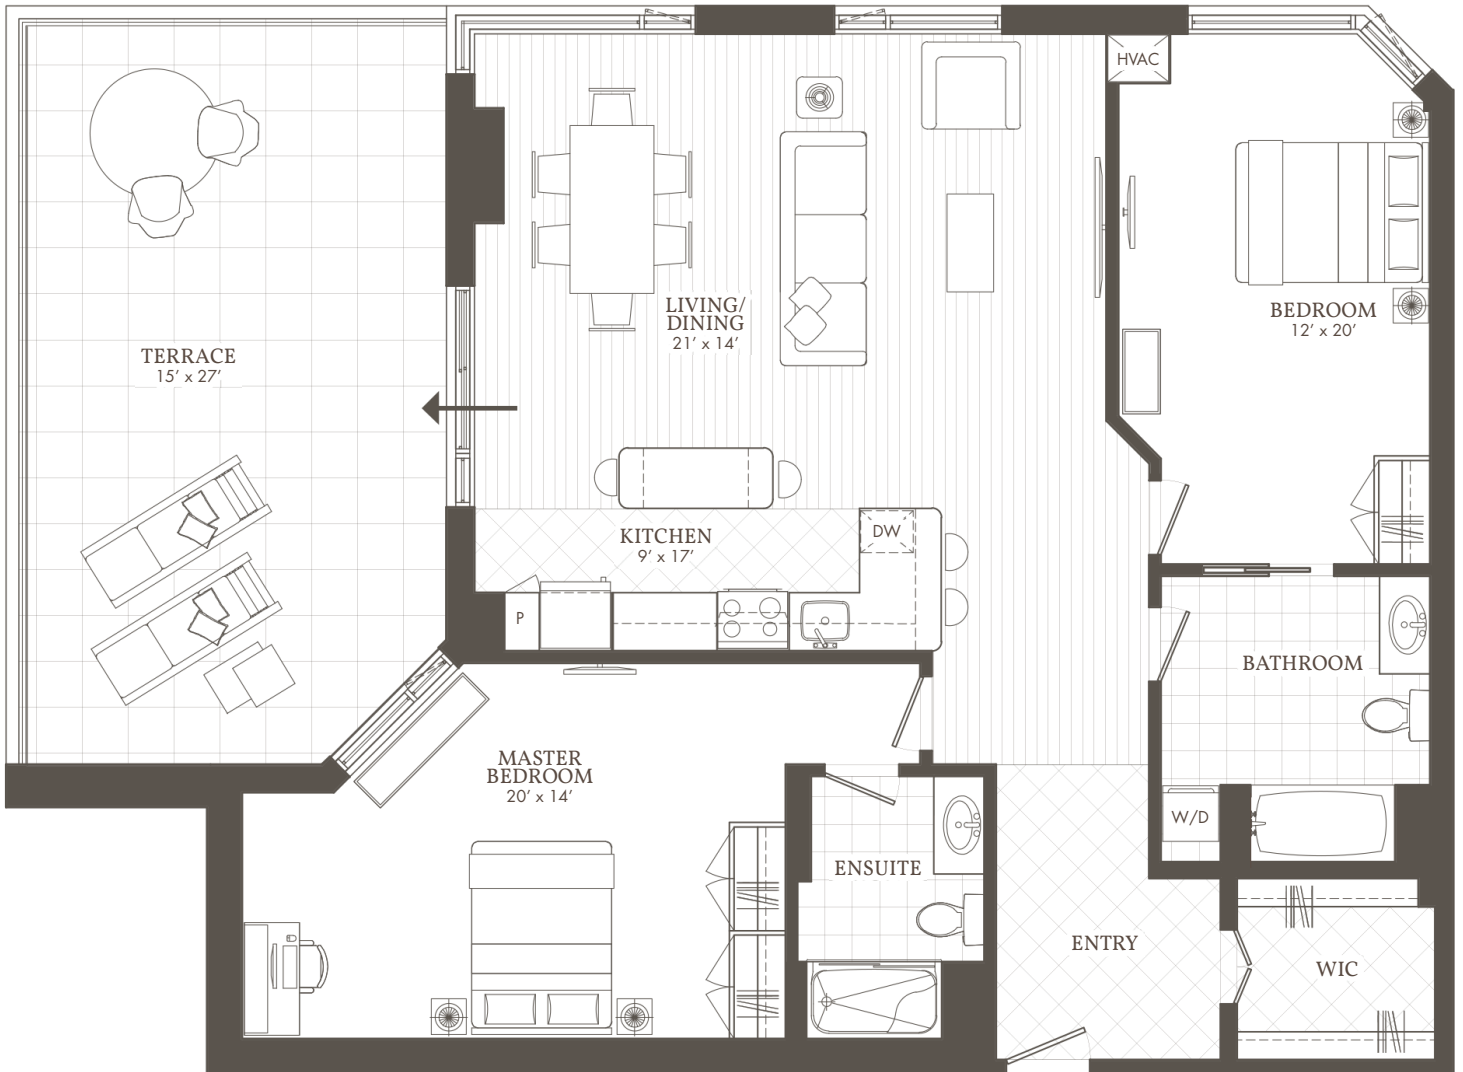

# William's Court

KANATA LAKES APARTMENTS

A

PH04 & PH14  
Penthouse Terrace

2 BED + 2 BATH

PH04, PH14

WilliamsCourt.com

1175 MARITIME WAY