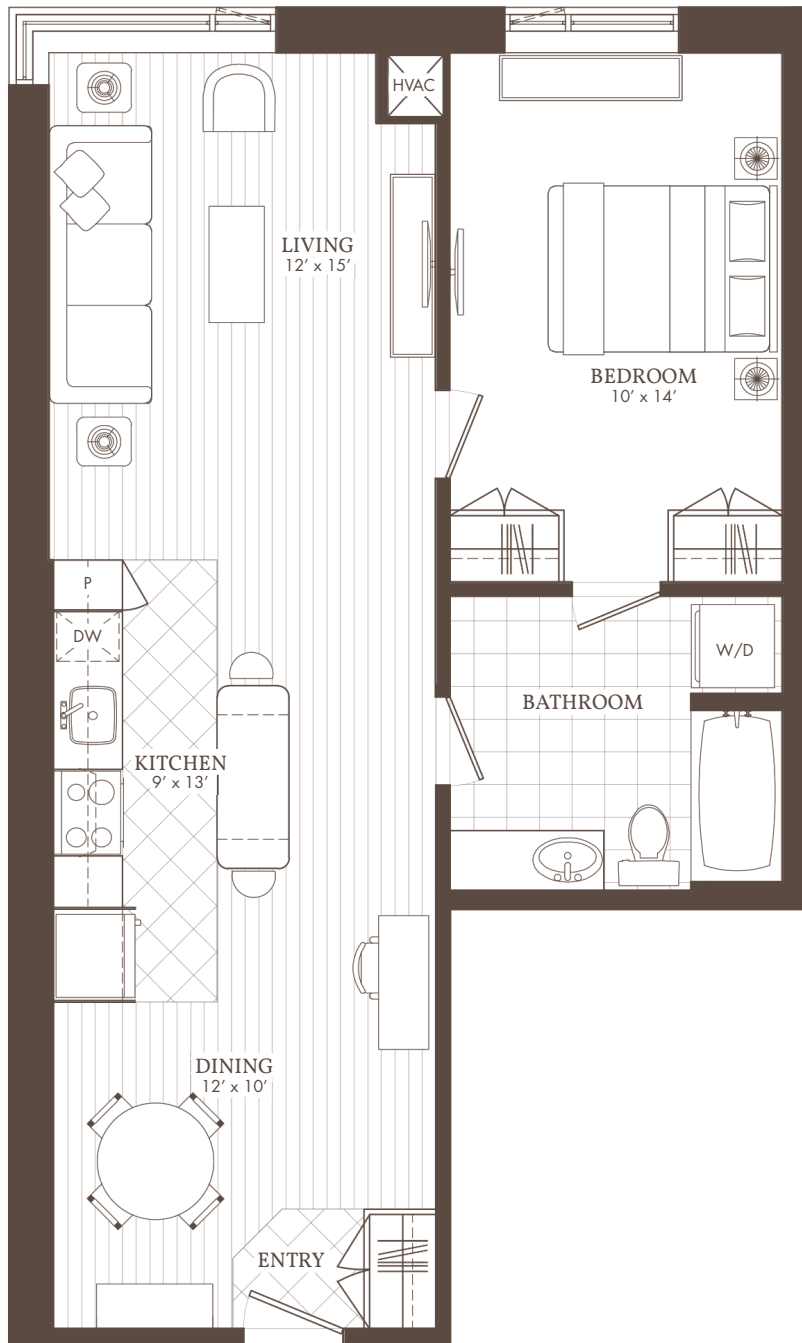

William's Court

KANATA LAKES APARTMENTS

B

07 & 09

1 BED

207, 307, 407, 507, 607, 807, 907, PH07,
209, 309, 409, 509, 609, 809, 909, PH09

WilliamsCourt.com

1025 CANADIAN SHIELD