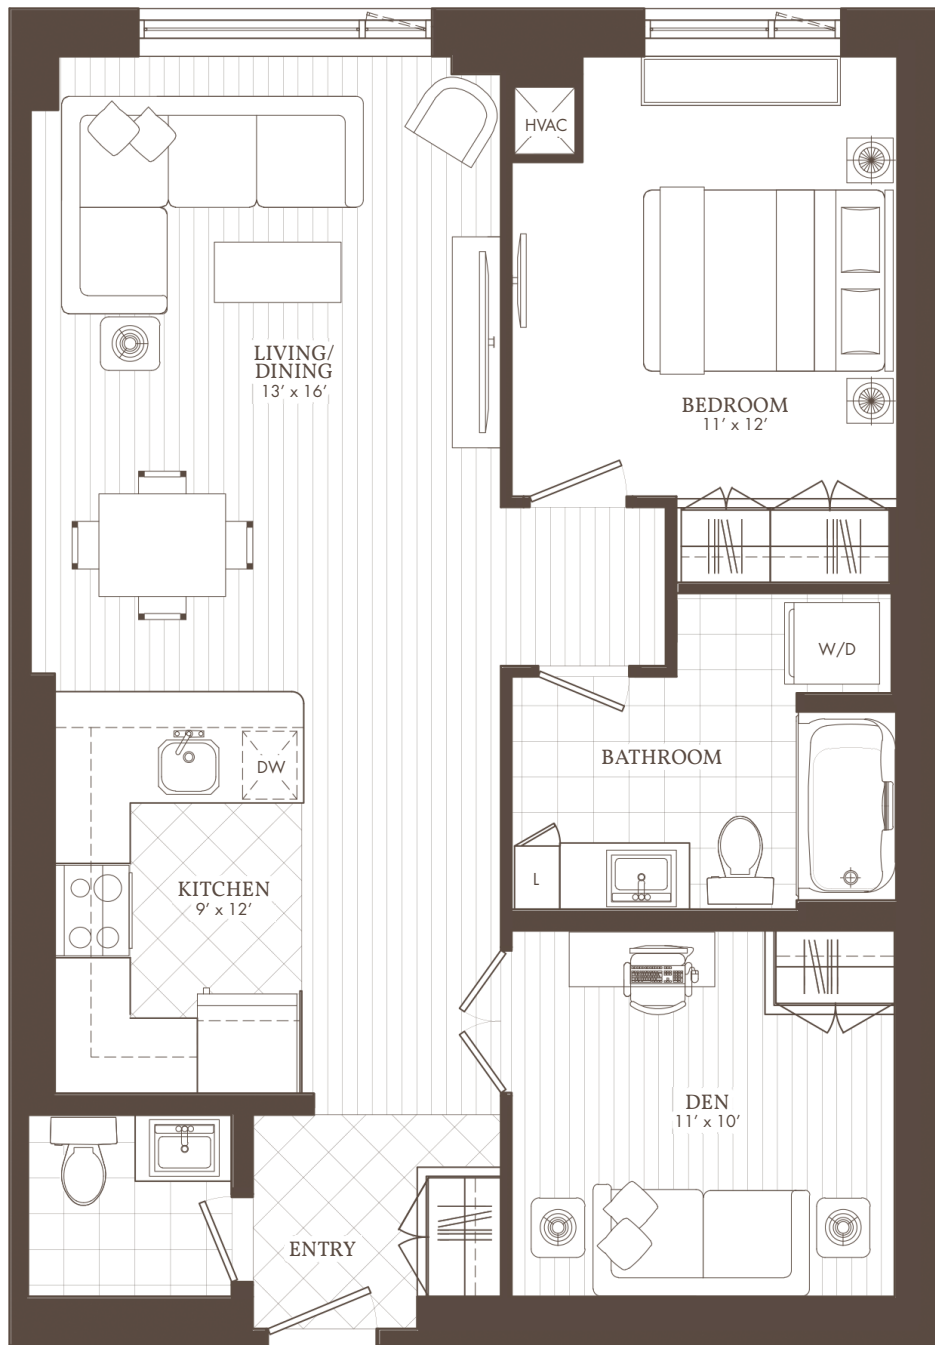

William's Court

KANATA LAKES APARTMENTS

C

101 & 201

1 BED + 1½ BATH + LX DEN

101, 201

WilliamsCourt.com

1047 CANADIAN SHIELD