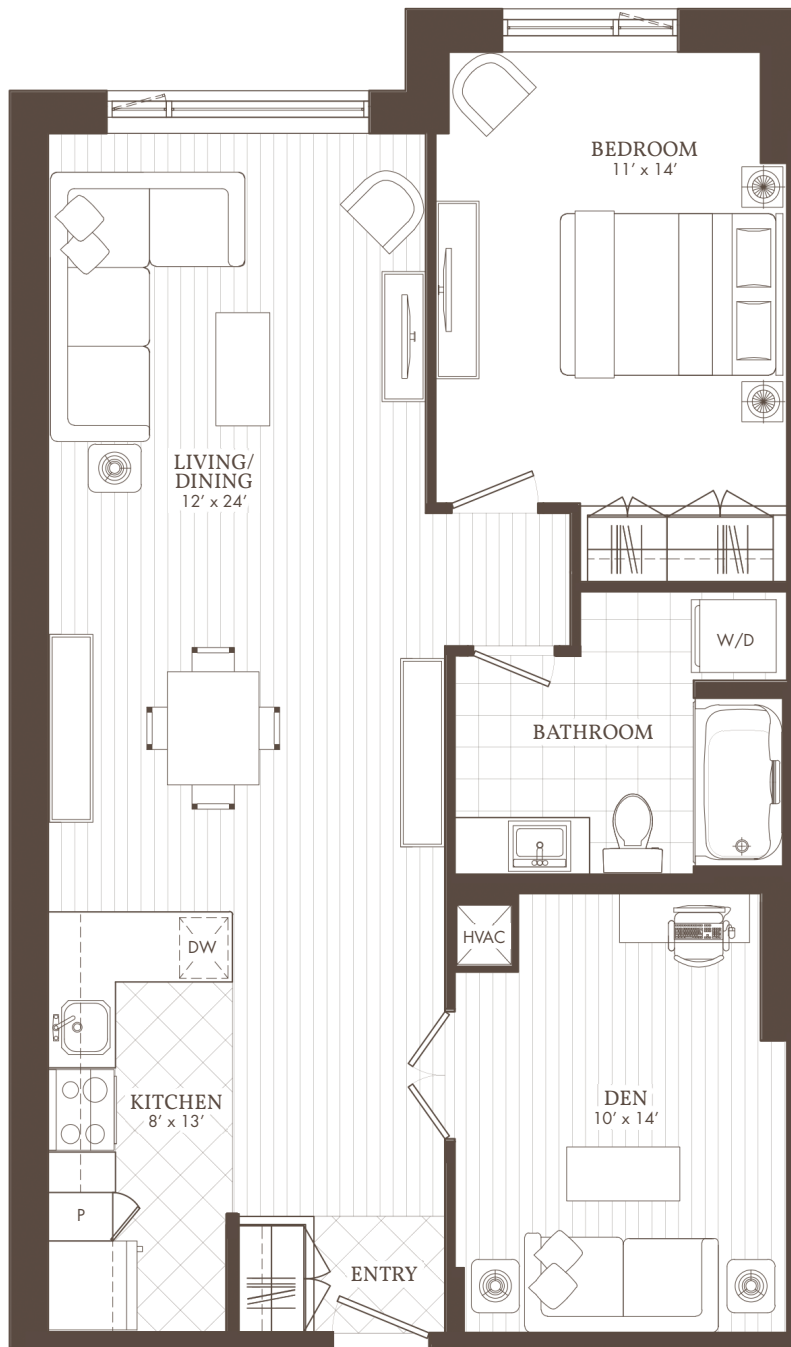

William's Court

KANATA LAKES APARTMENTS

C

107 & 115

1 BED + DEN

107, 115

WilliamsCourt.com

1047 CANADIAN SHIELD