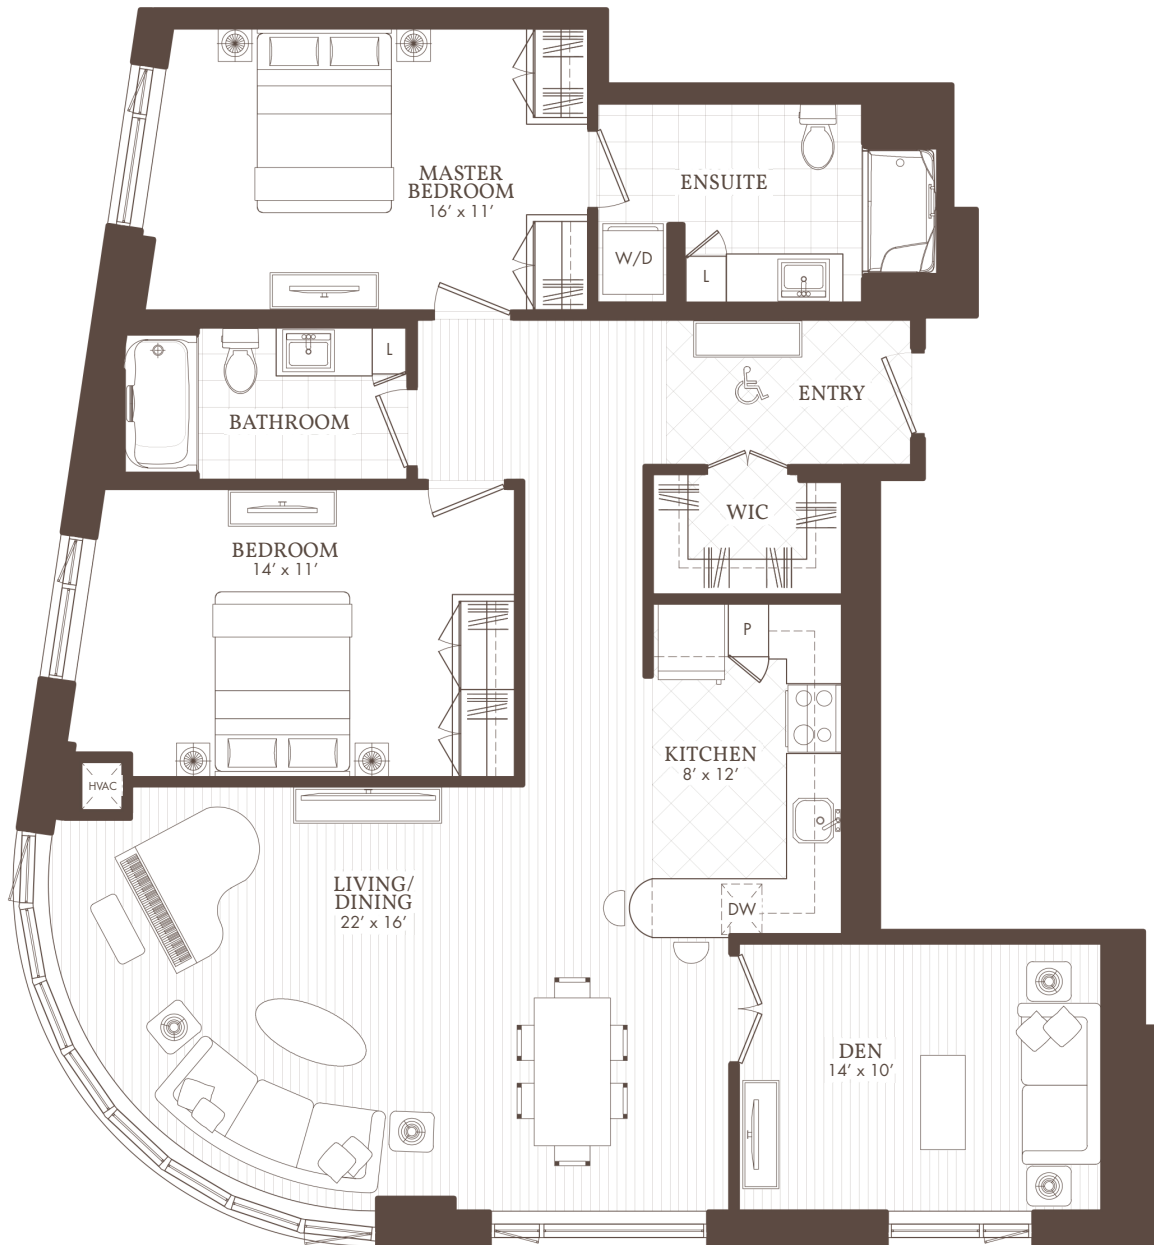

William's Court

KANATA LAKES APARTMENTS

D

01

2 BED + 2 BATH + DEN

601, 701, 801, 901, 1001, 1101

WilliamsCourt.com

1203 MARITIME WAY