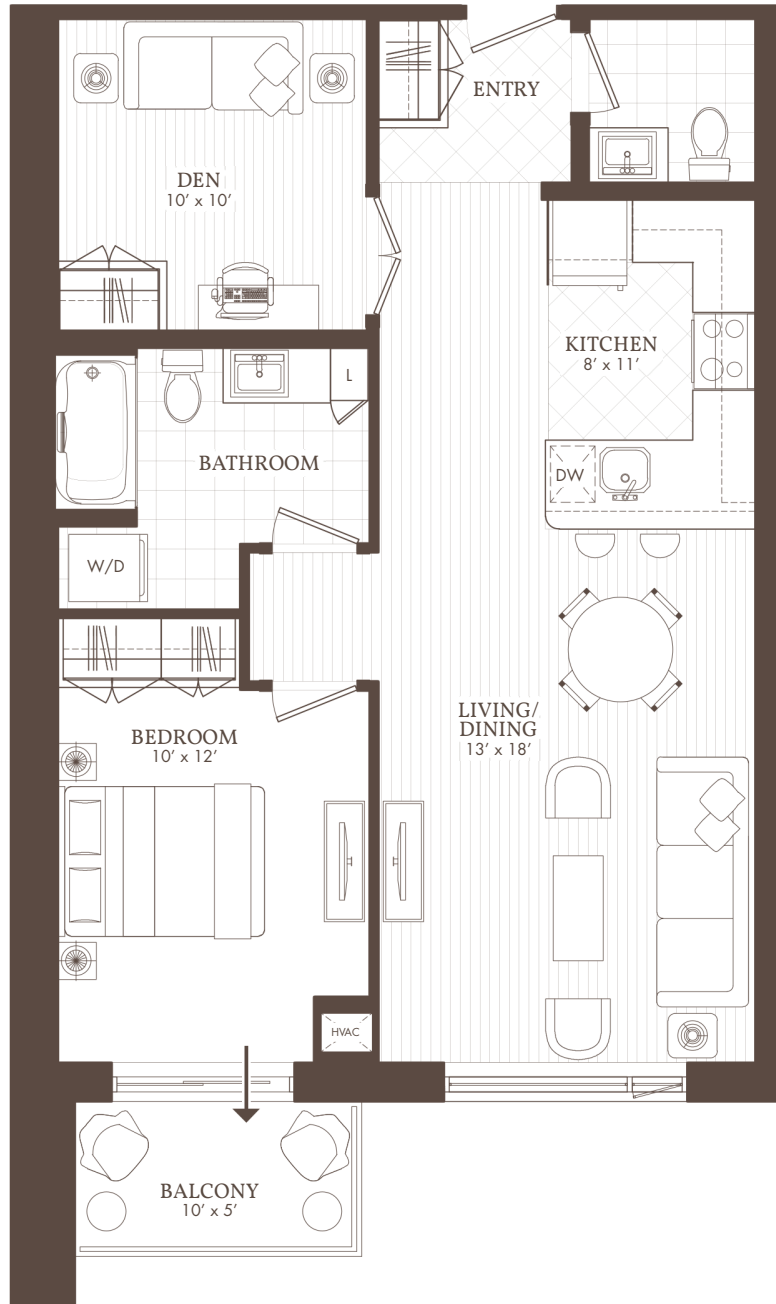

William's Court

KANATA LAKES APARTMENTS

D

03
Balcony

1 BED + 1½ BATH + LX DEN

203, 303, 403, 503, 603, 703, 803, 903, 1003, 1103, PH03

WilliamsCourt.com

1203 MARITIME WAY