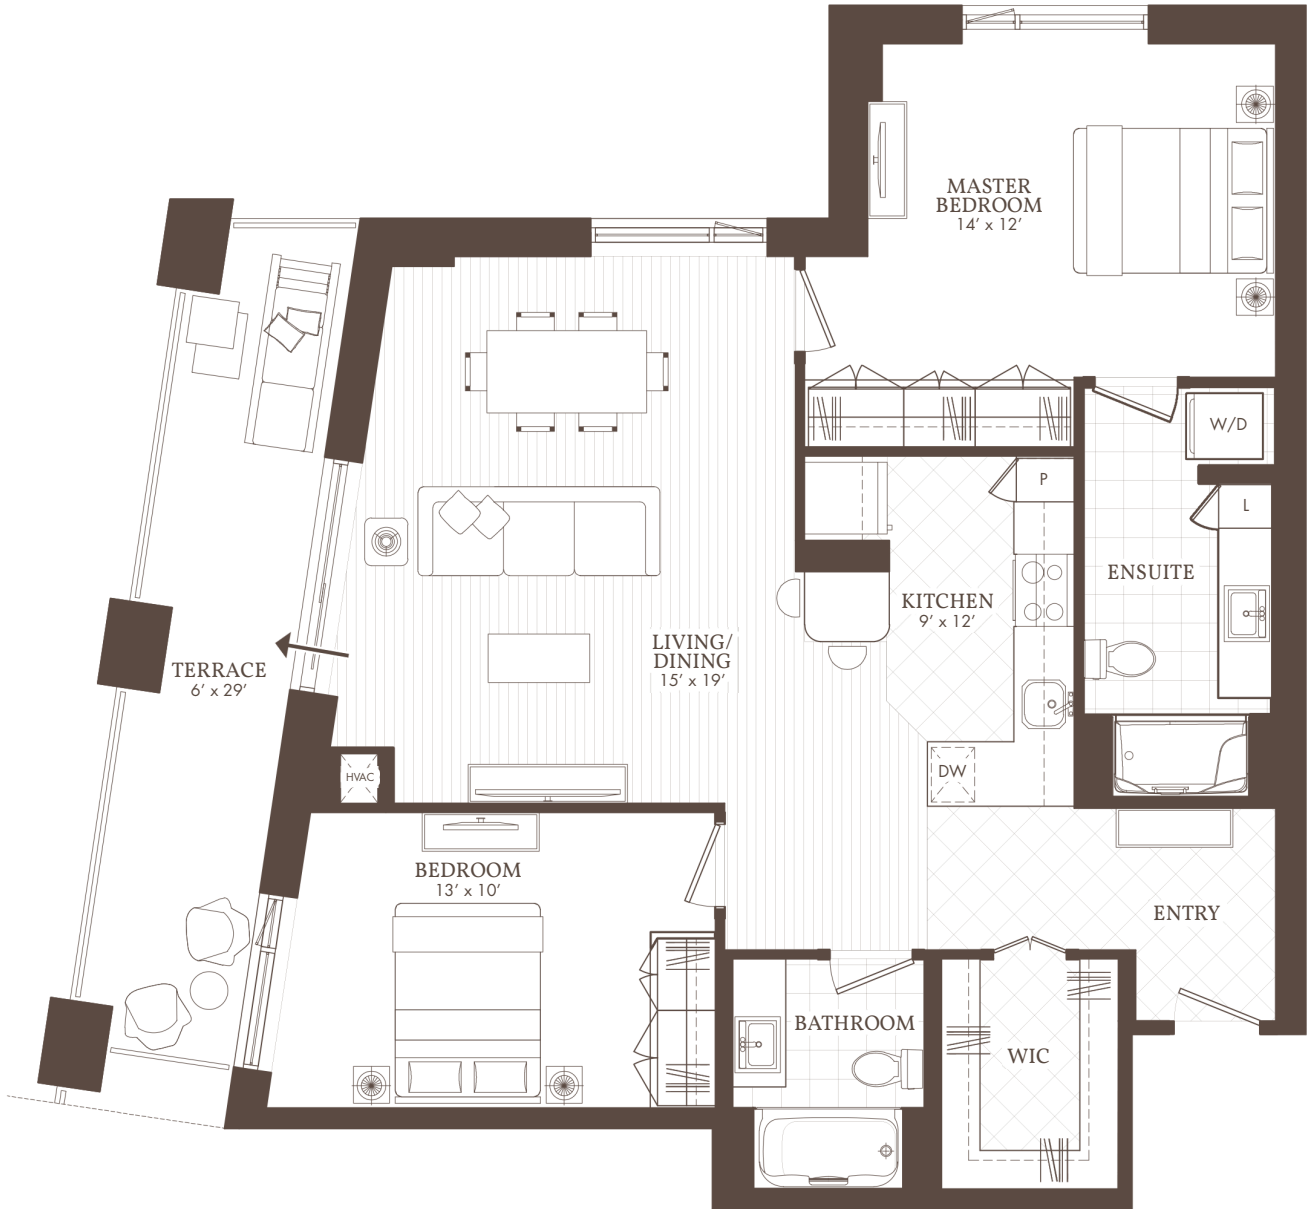

William's Court

KANATA LAKES APARTMENTS

D

02
Terrace

2 BED + 2 BATH

302, 402*

*Balcony instead of terrace

WilliamsCourt.com

1203 MARITIME WAY