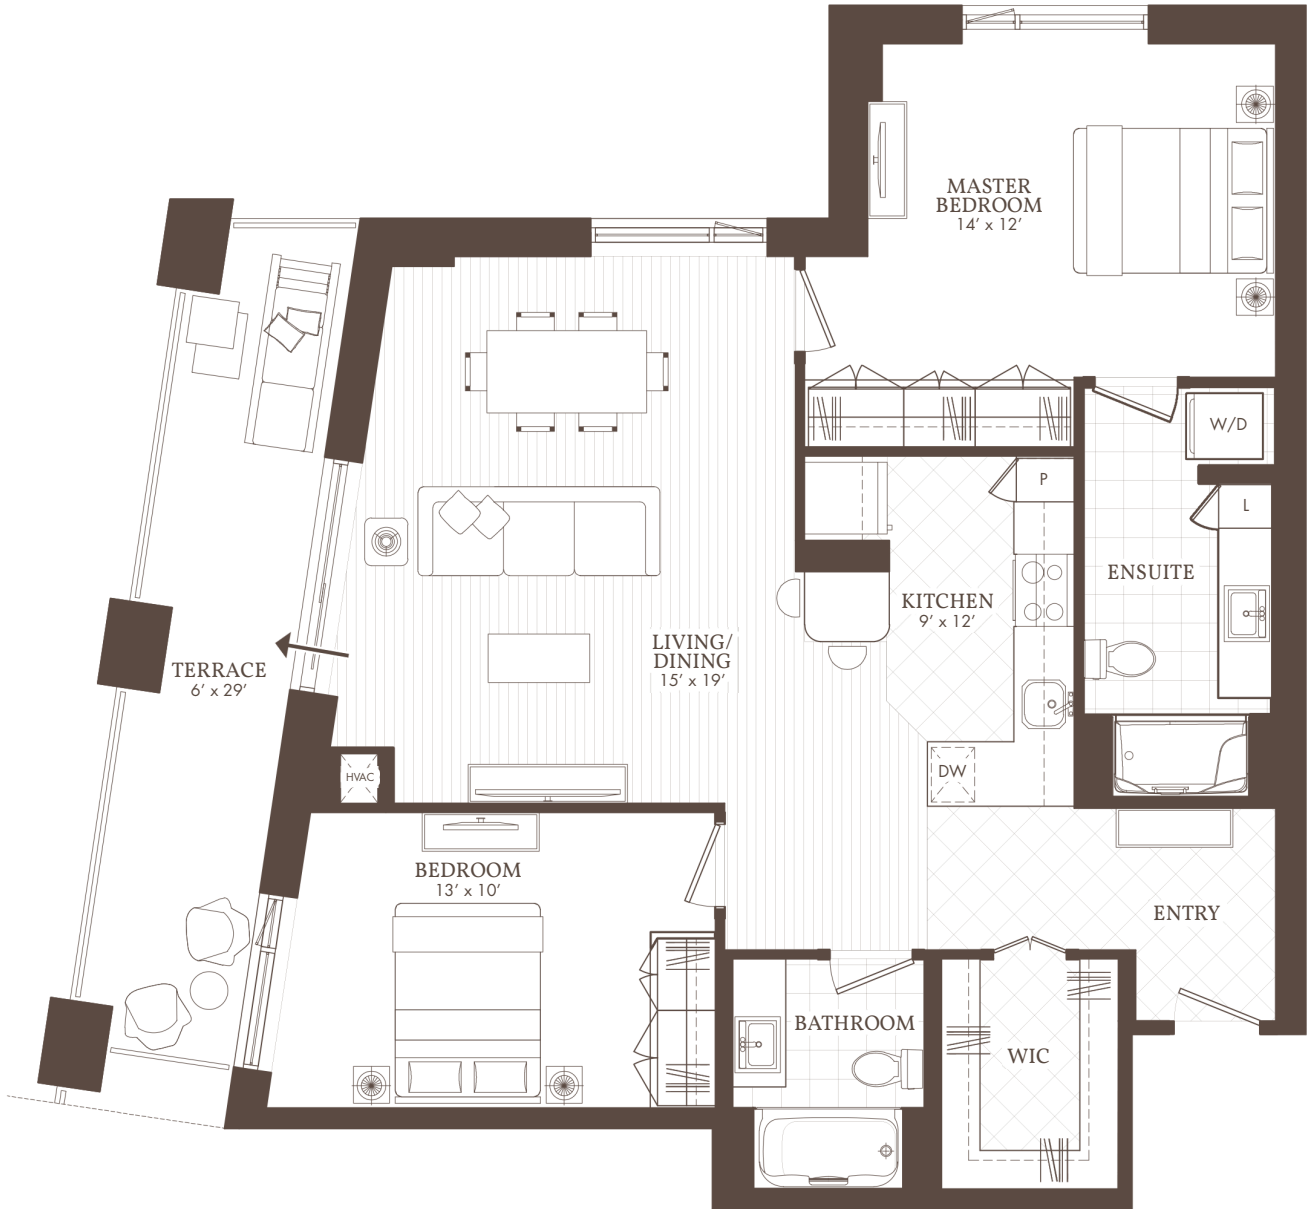

# William's Court

KANATA LAKES APARTMENTS

**D**

02  
Terrace

**2 BED + 2 BATH**

302, 402\*

\*Balcony instead of terrace

WilliamsCourt.com

1203 MARITIME WAY