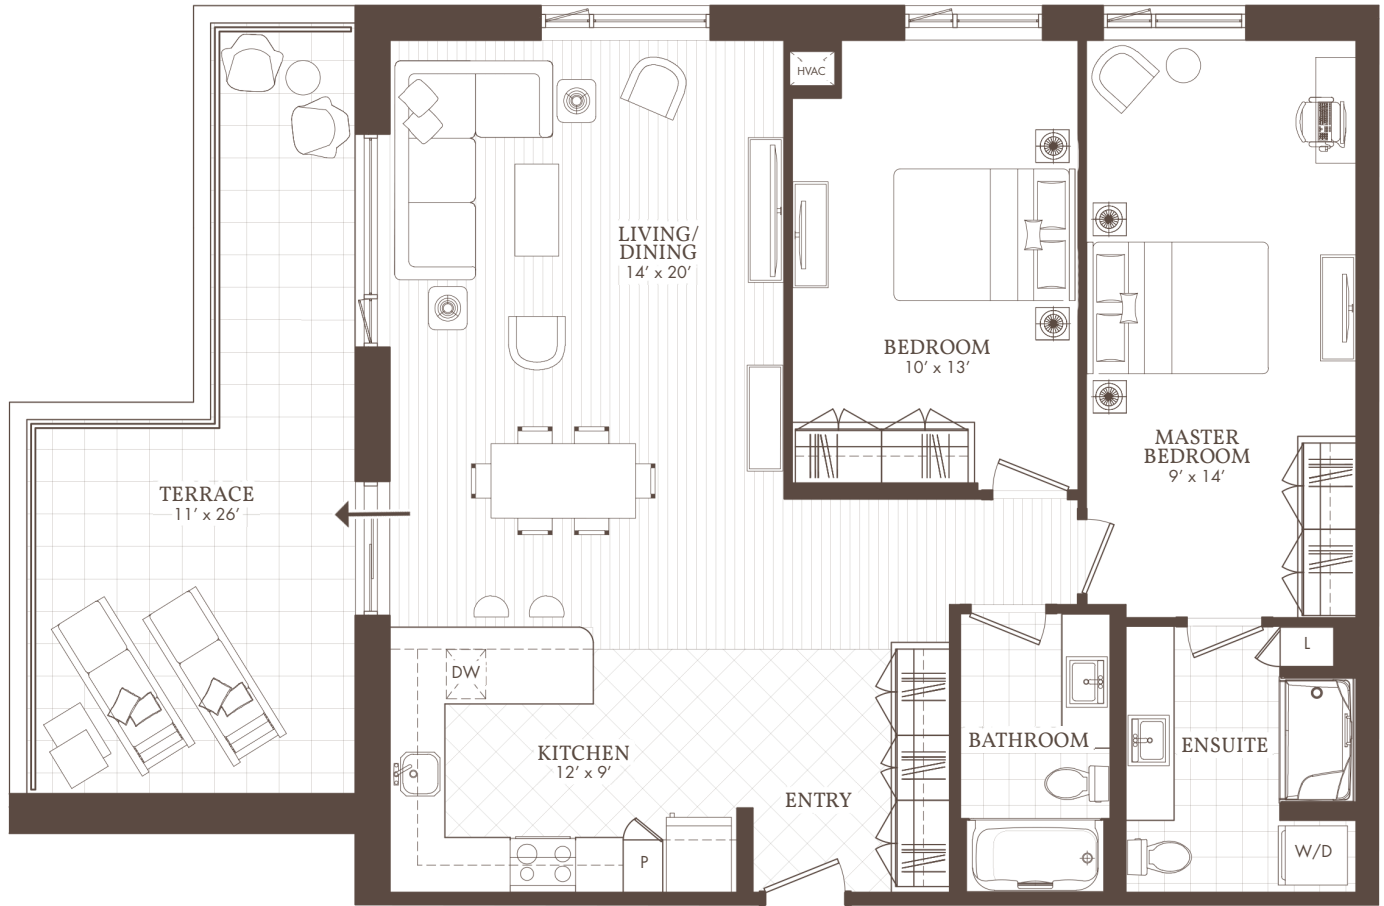

# William's Court

KANATA LAKES APARTMENTS

G

PH02  
Penthouse Terrace

2 BED + 2 BATH

PH02

WilliamsCourt.com

985 GREAT LAKES