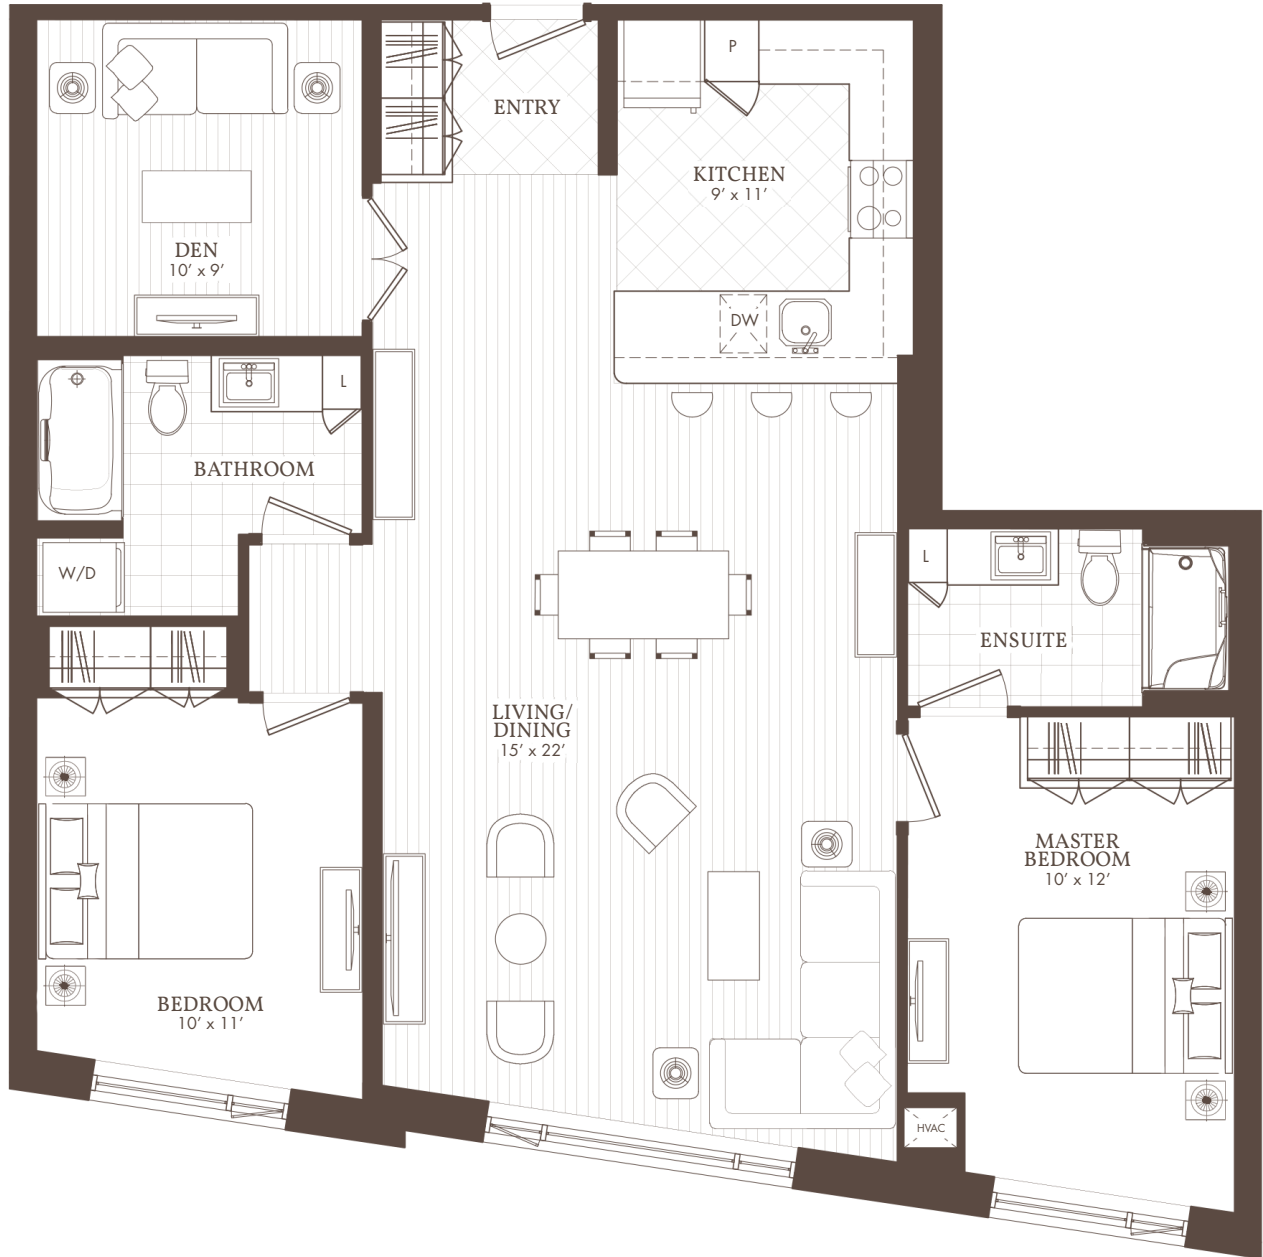

William's Court

KANATA LAKES APARTMENTS

G

PH03

2 BED + 2 BATH + DEN

PH03

WilliamsCourt.com

985 GREAT LAKES